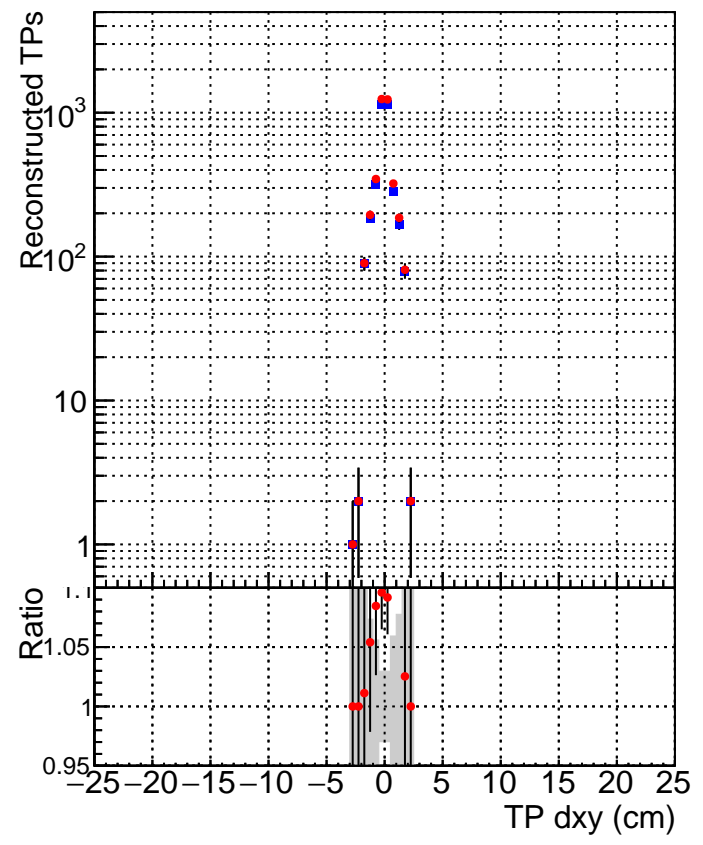

N of simulated tracks vs dxy

N of associated tracks (simToReco) vs dxy

N of simulated track

Legend:
- DQM_mkFit_XiminusNOPU_NEWdefault (blue squares)
- DQM_mkFit_XiminusNOPU_OLD6iters (red circles)