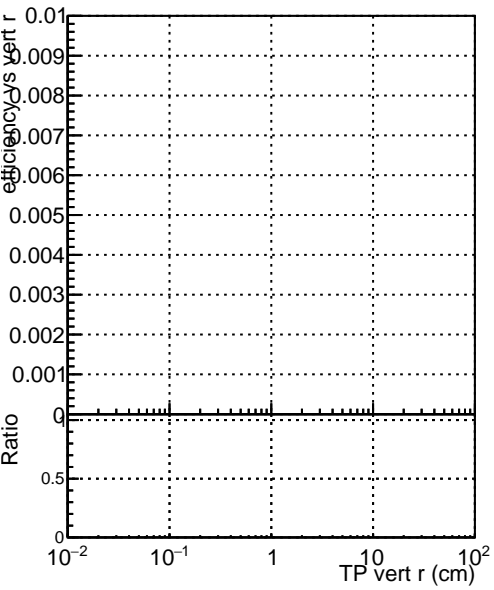

Efficiency vs vertpos

fake+duplicates vs vert r

Efficiency vs TP vert z (cm) 
 DQM\_mkFit\_XiminusNOPU\_NEWdefault  
 DQM\_mkFit\_XiminusNOPU\_OLD6iters

Efficiency vs. sim PV z

fake+duplicates vs Sim. PV z