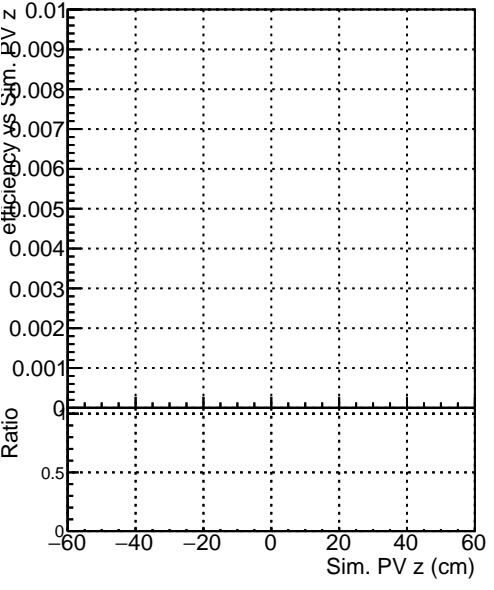

Efficiency vs vertpos

fake+duplicates vs vert r

Efficiency vs TP vert z (cm) 
 DQM\_mkFit\_XiminusNOPU\_NEWdefault  
 DQM\_mkFit\_XiminusNOPU\_OLD6iters

Efficiency vs. sim PV z

fake+duplicates vs Sim. PV z