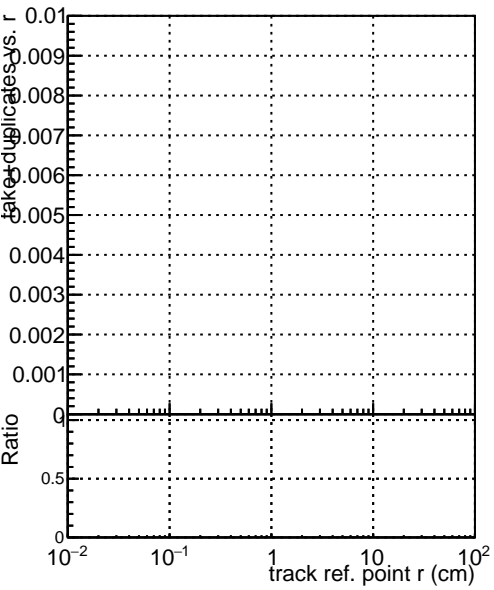

Efficiency vs vertpos

fake+duplicates vs vert r

Efficiency vs TP vert z (cm) 
 DQM\_mkFit\_XiminusNOPU\_NEWdefault  
 DQM\_mkFit\_XiminusNOPU\_OLD6iters

Efficiency vs. sim PV z

fake+duplicates vs Sim. PV z