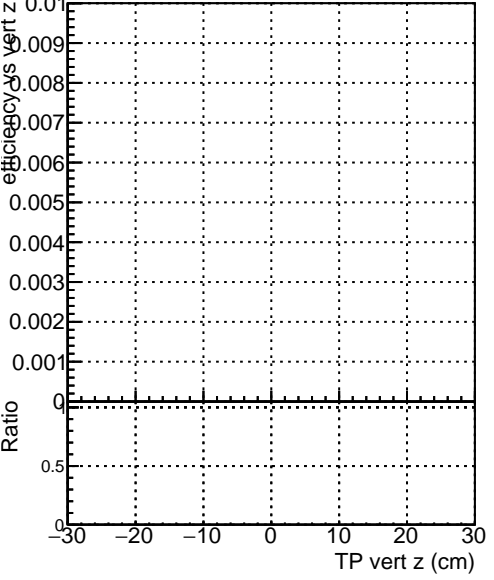

Efficiency vs vertpos

fake+duplicates vs vert r

Efficiency vs TP vert z (cm) 
 DQM\_mkFit\_XiminusNOPU\_NEWdefault  
 DQM\_mkFit\_XiminusNOPU\_OLD6iters

Efficiency vs. sim PV z

fake+duplicates vs Sim. PV z