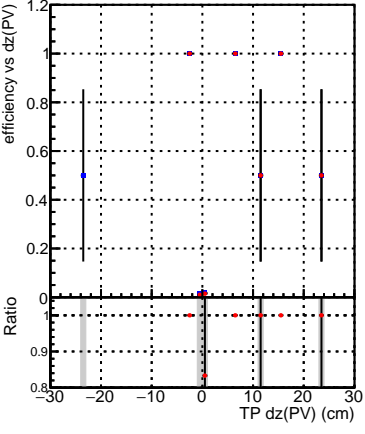

Efficiency vs Dxy(PV)

Efficiency vs Dxy(PV) - Legend: DQM\_mkFit\_XiminusNOPU\_NEWdefault (blue square), DQM\_mkFit\_XiminusNOPU\_OLD6iters (red circle)

Efficiency vs Dz(PV)

Efficiency vs Dz(PV)