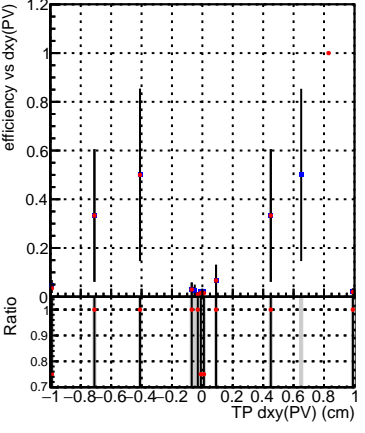

Efficiency vs Dxy(PV)

Efficiency vs Dxy(PV) - Legend: DQM\_mkFit\_XiminusNOPU\_NEWdefault (blue square), DQM\_mkFit\_XiminusNOPU\_OLD6iters (red circle)

Efficiency vs Dz(PV)

Efficiency vs Dz(PV)