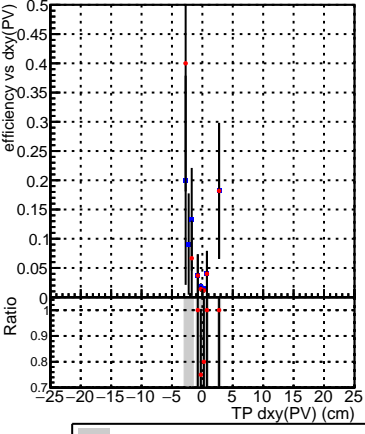

Efficiency vs Dxy(PV)

Efficiency vs Dxy(PV) - Legend: DQM\_mkFit\_XiminusNOPU\_NEWdefault (blue square), DQM\_mkFit\_XiminusNOPU\_OLD6iters (red circle)

Efficiency vs Dz(PV)

Efficiency vs Dz(PV)