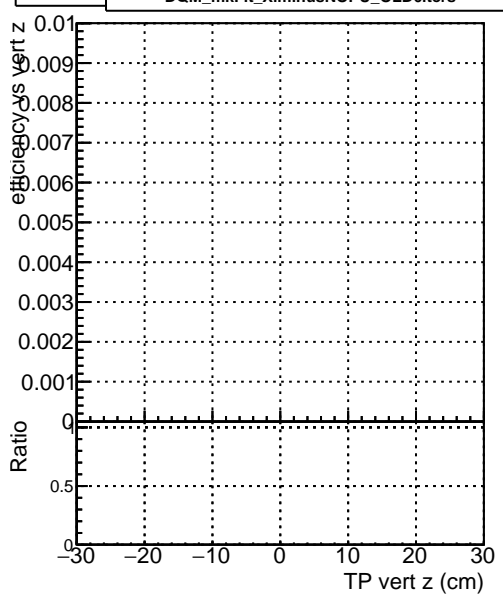

Efficiency vs vertpos

Efficiency vs TP vert z (cm)

Efficiency vs. sim PV z

Legend for the plots:

- DQM_mkFit_XiminusNOPU_NEWdefault
- DQM_mkFit_XiminusNOPU_OLD6iters