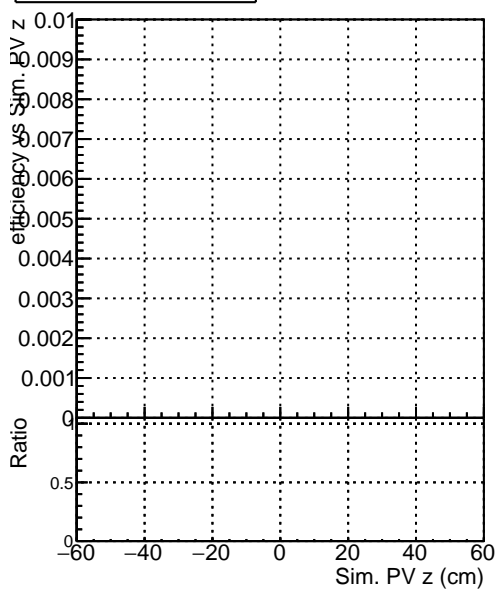

Efficiency vs vertpos

Efficiency vs TP vert z (cm)

Efficiency vs. sim PV z

Legend for the plots:

- DQM_mkFit_XiminusNOPU_NEWdefault
- DQM_mkFit_XiminusNOPU_OLD6iters