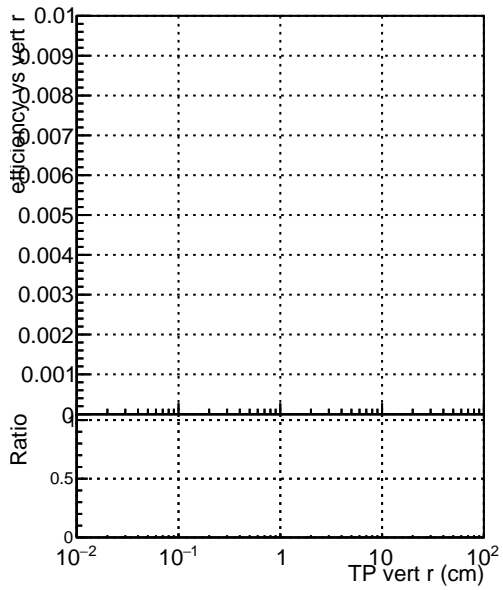

Efficiency vs vertpos

Efficiency vs TP vert z (cm)

Efficiency vs. sim PV z

Legend for the plots:

- DQM_mkFit_XiminusNOPU_NEWdefault
- DQM_mkFit_XiminusNOPU_OLD6iters