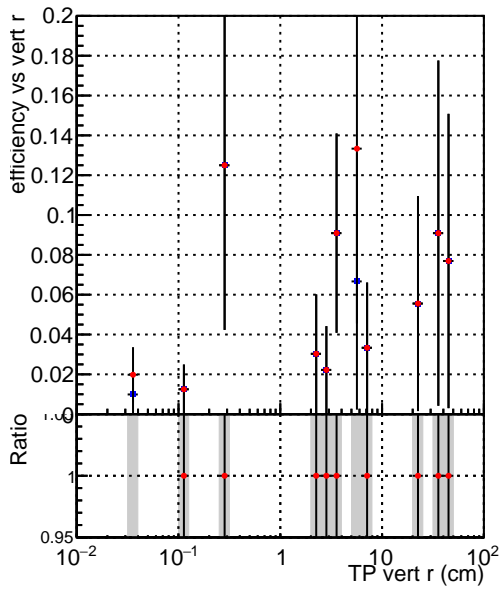

Efficiency vs vertpos

Efficiency vs vert z

— DQM_mkFit_XiminusNOPU_NEWdefault
— DQM_mkFit_XiminusNOPU_OLD6iters

Efficiency vs. sim PV z