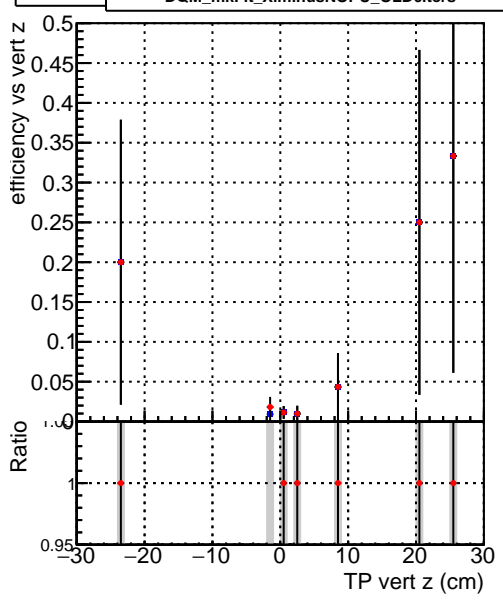

Efficiency vs vertpos

Efficiency vs vert z

— DQM_mkFit_XiminusNOPU_NEWdefault
— DQM_mkFit_XiminusNOPU_OLD6iters

Efficiency vs. sim PV z