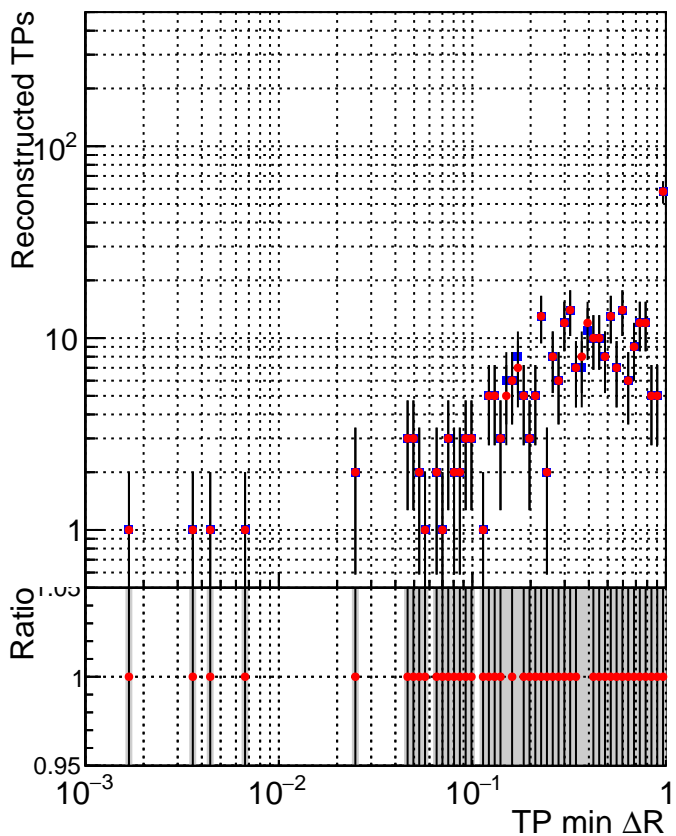

N of simulated tracks vs dR

N of associated tracks (simToReco) vs dR

N of simulated trac

- DQM_mkFit_XiminusNOPU_NEWdefault
- DQM_mkFit_XiminusNOPU_OLD6iters