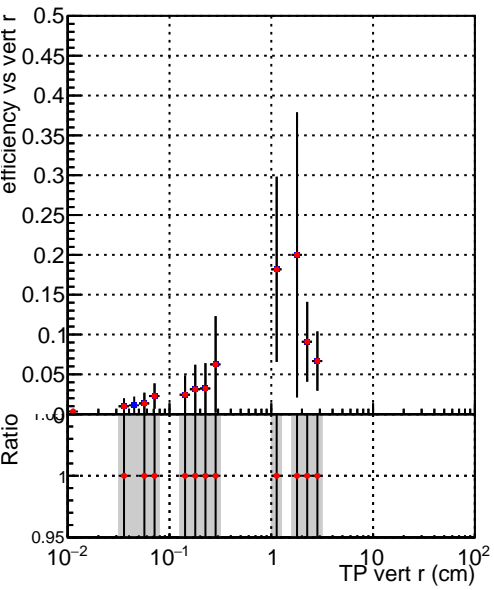

Efficiency vs vertpos

Efficiency vs vert z

Legend:
 - DQM_mkFit_XiminusNOPU_NEWdefault (blue diamond)
 - DQM_mkFit_XiminusNOPU_OLD6iters (red diamond)

Efficiency vs. sim PV z