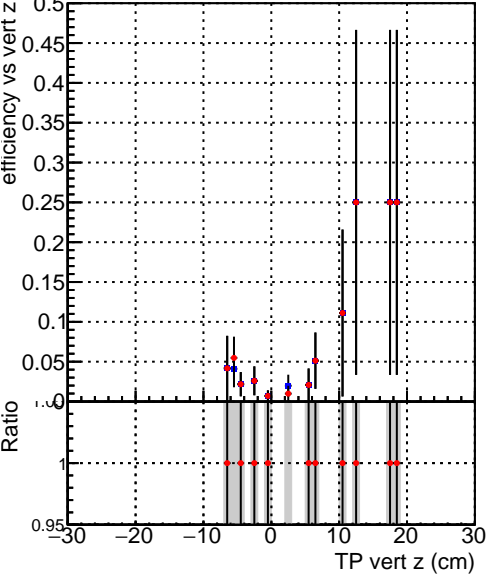

Efficiency vs vertpos

Efficiency vs vert z

Legend:
 - DQM_mkFit_XiminusNOPU_NEWdefault (blue diamond)
 - DQM_mkFit_XiminusNOPU_OLD6iters (red diamond)

Efficiency vs. sim PV z