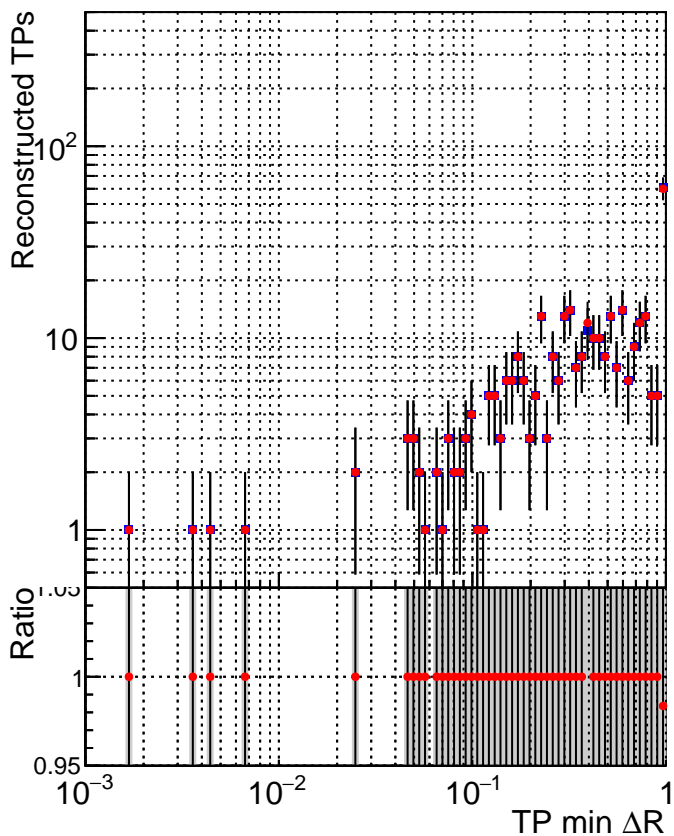

N of simulated tracks vs dR

N of associated tracks (simToReco) vs dR

N of simulated tracks

- DQM_mkFit_XiminusNOPU_NEWdefault
- DQM_mkFit_XiminusNOPU_OLD6iters