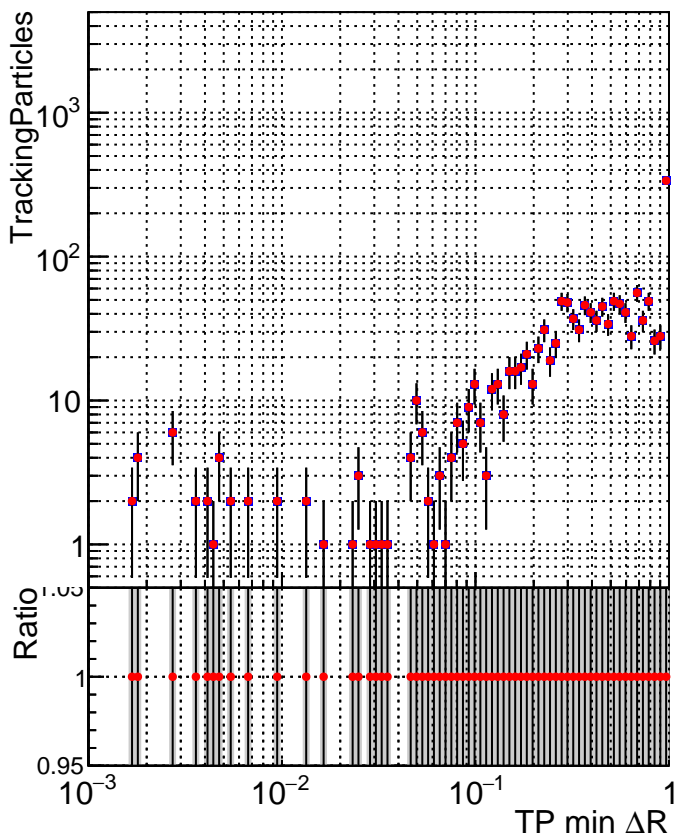

N of simulated tracks vs dR

N of associated tracks (simToReco) vs dR

N of simulated tracks

- DQM_mkFit_XiminusNOPU_NEWdefault
- DQM_mkFit_XiminusNOPU_OLD6iters