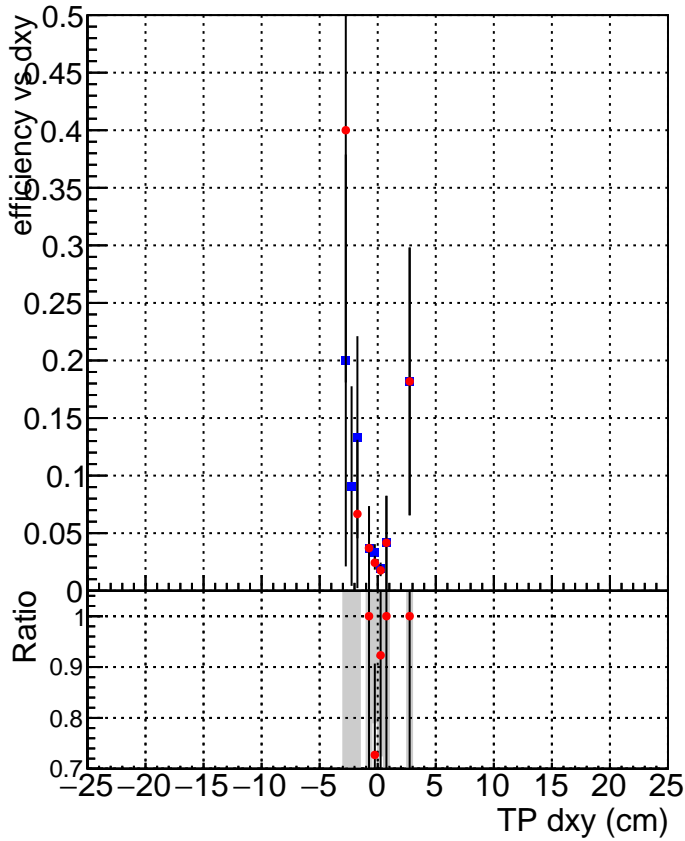

Efficiency vs Dxy

Efficiency vs Dz

Legend for Efficiency vs Dz plot:
■ DQM_mkFit_XiminusNOPU_NEWdefault
● DQM_mkFit_XiminusNOPU_OLD6iters