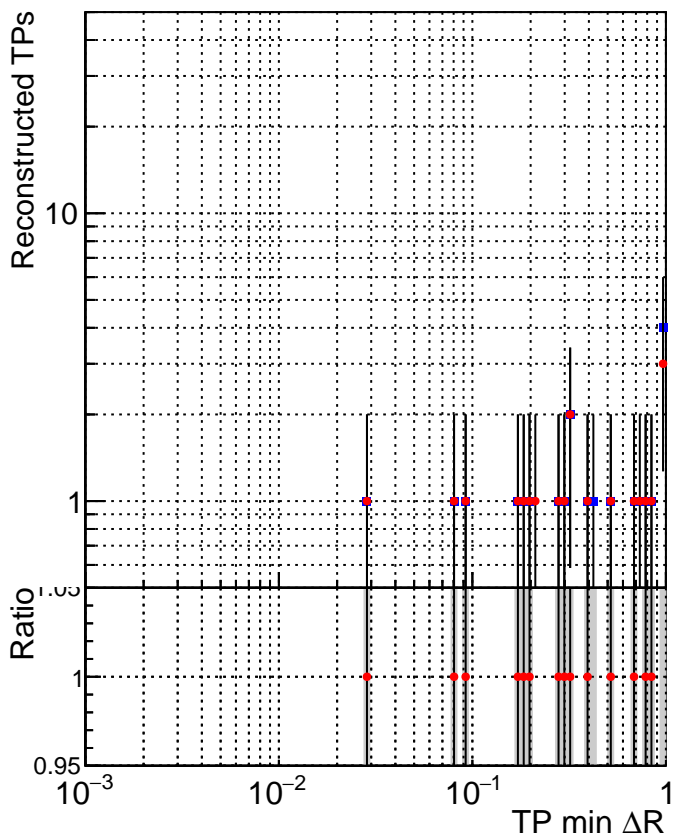

N of simulated tracks vs dR

N of associated tracks (simToReco) vs dR

N of simulated trac

- DQM_mkFit_XiminusNOPU_NEWdefault
- DQM_mkFit_XiminusNOPU_OLD6iters