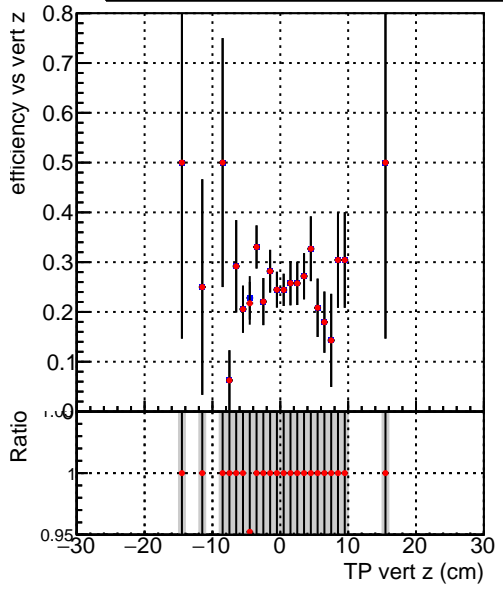

Efficiency vs vertpos

Legend for the plots:

- DQM\_mkFit\_XiminusNOPU\_NEWdefault (blue square)
- DQM\_mkFit\_XiminusNOPU\_OLD6iters (red circle)

Efficiency vs vert z

Efficiency vs. sim PV z