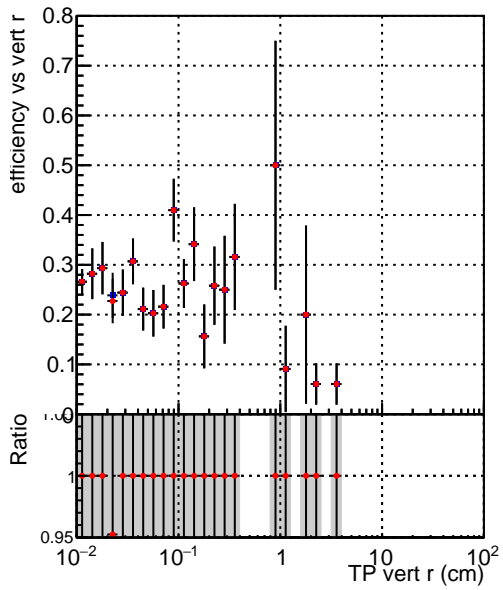

Efficiency vs vertpos

Legend for the plots:

- DQM\_mkFit\_XiminusNOPU\_NEWdefault (blue square)
- DQM\_mkFit\_XiminusNOPU\_OLD6iters (red circle)

Efficiency vs vert z

Efficiency vs. sim PV z