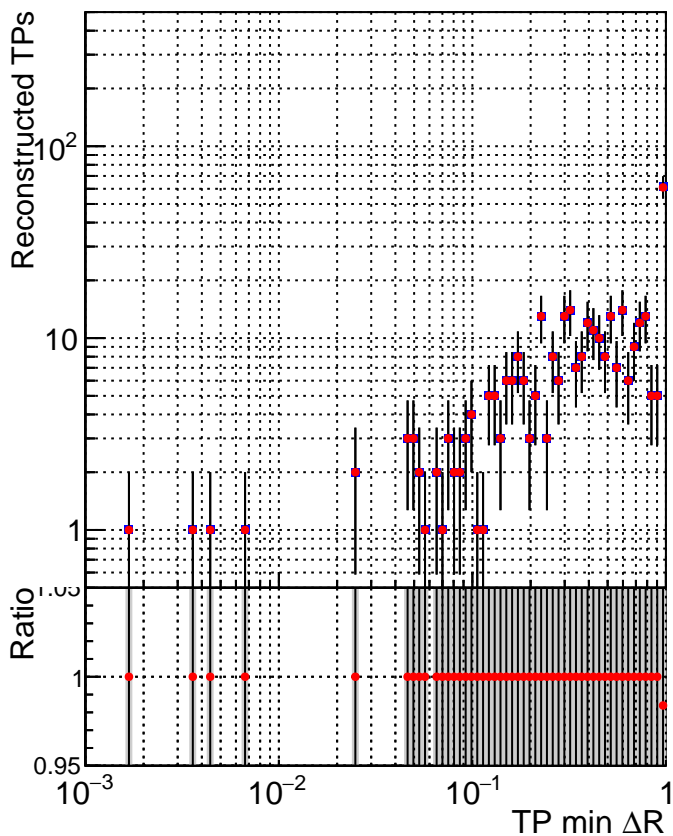

N of simulated tracks vs dR

N of associated tracks (simToReco) vs dR

N of simulated trac

- DQM_mkFit_XiminusNOPU_NEWdefault
- DQM_mkFit_XiminusNOPU_OLD6iters