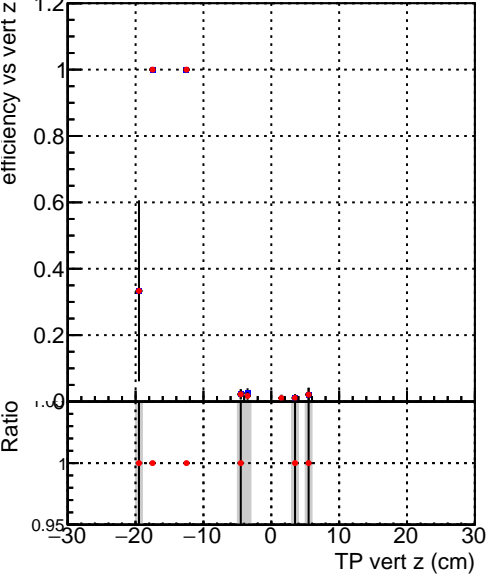

**Efficiency vs vertpos**

**Efficiency vs vert z**

Legend:   
 - DQM\_mkFit\_XiminusNOPU\_NEWdefault (blue square)   
 - DQM\_mkFit\_XiminusNOPU\_OLD6iters (red square)

**Efficiency vs. sim PV z**