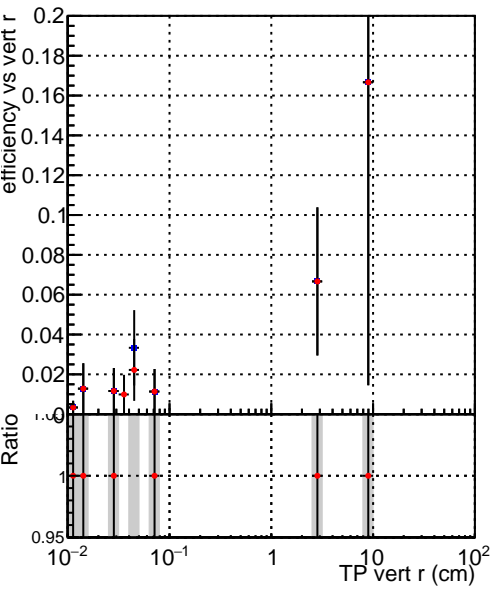

**Efficiency vs vertpos**

**Efficiency vs vert z**

Legend:   
 - DQM\_mkFit\_XiminusNOPU\_NEWdefault (blue square)   
 - DQM\_mkFit\_XiminusNOPU\_OLD6iters (red square)

**Efficiency vs. sim PV z**