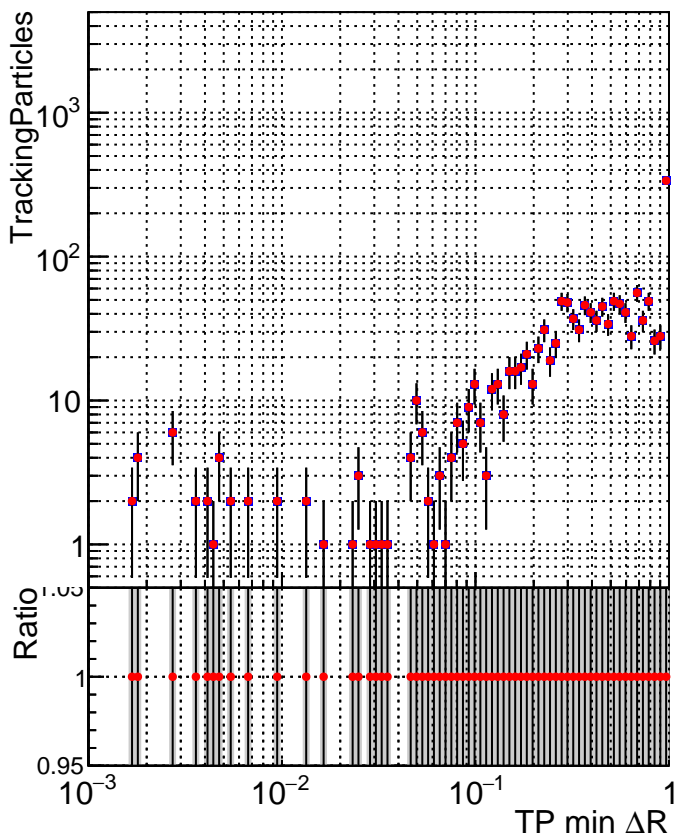

N of simulated tracks vs dR

N of associated tracks (simToReco) vs dR

N of simulated trac

- DQM_mkFit_XiminusNOPU_NEWdefault
- DQM_mkFit_XiminusNOPU_OLD6iters