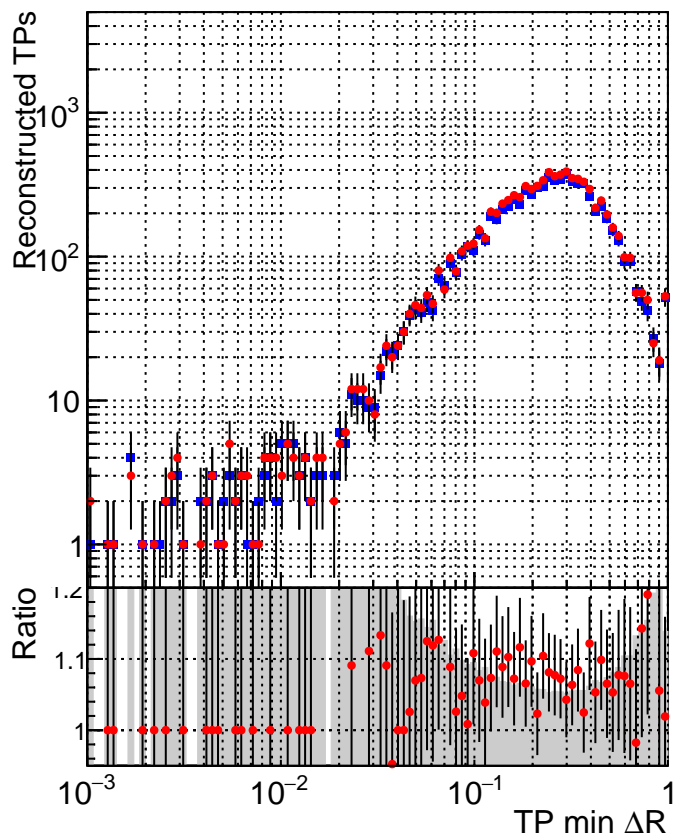

N of simulated tracks vs dR

N of associated tracks (simToReco) vs dR

N of simulated trac

- DQM\_mkFit\_XiminusNOPU\_NEWdefault
- DQM\_mkFit\_XiminusNOPU\_OLD6iters