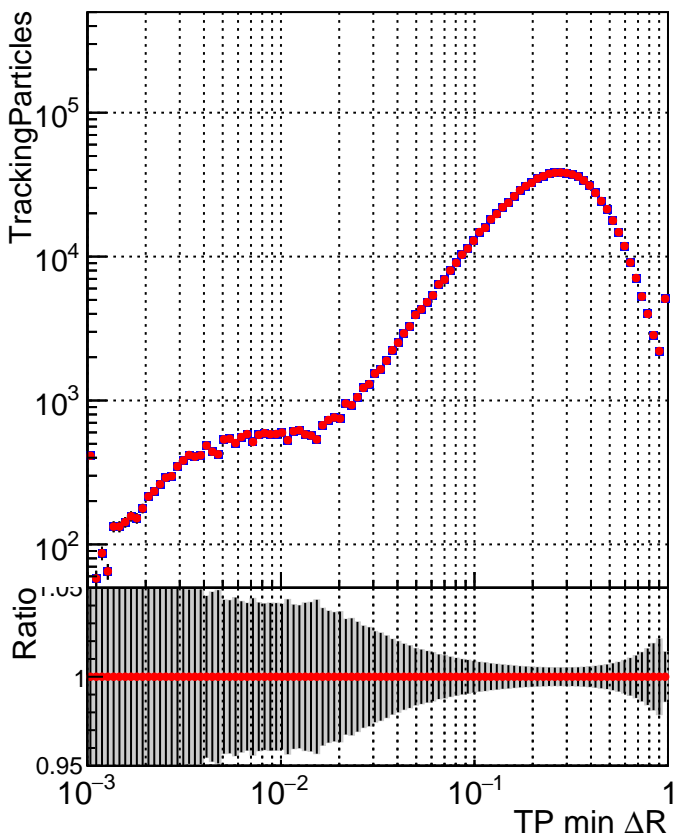

N of simulated tracks vs dR

N of associated tracks (simToReco) vs dR

N of simulated trac

- DQM\_mkFit\_XiminusNOPU\_NEWdefault
- DQM\_mkFit\_XiminusNOPU\_OLD6iters