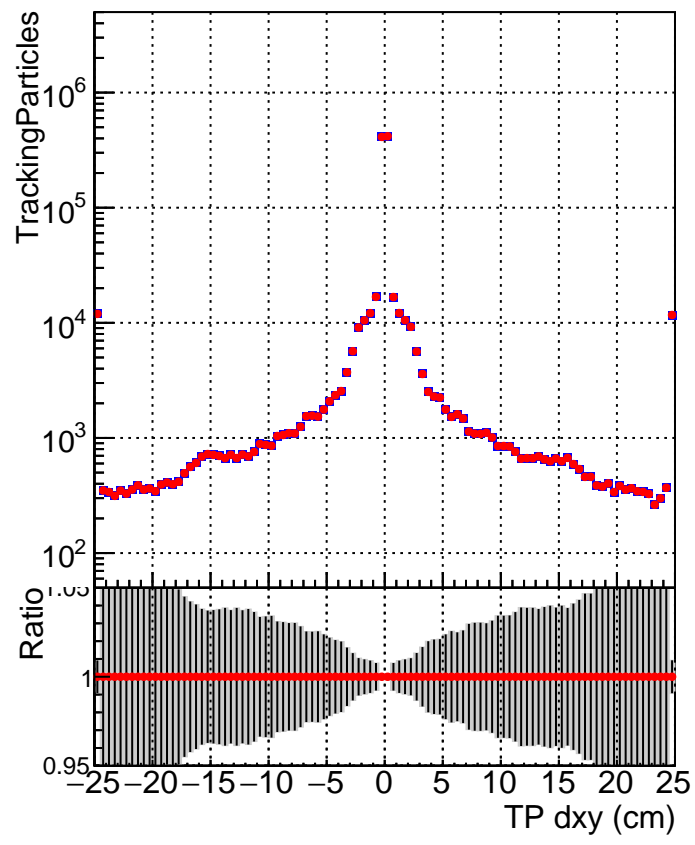

N of simulated tracks vs dxy

N of associated tracks (simToReco) vs dxy

N of simulated track

Legend:
- Blue square: DQM_mkFit_XiminusNOPU_NEWdefault
- Red circle: DQM_mkFit_XiminusNOPU_OLD6iters