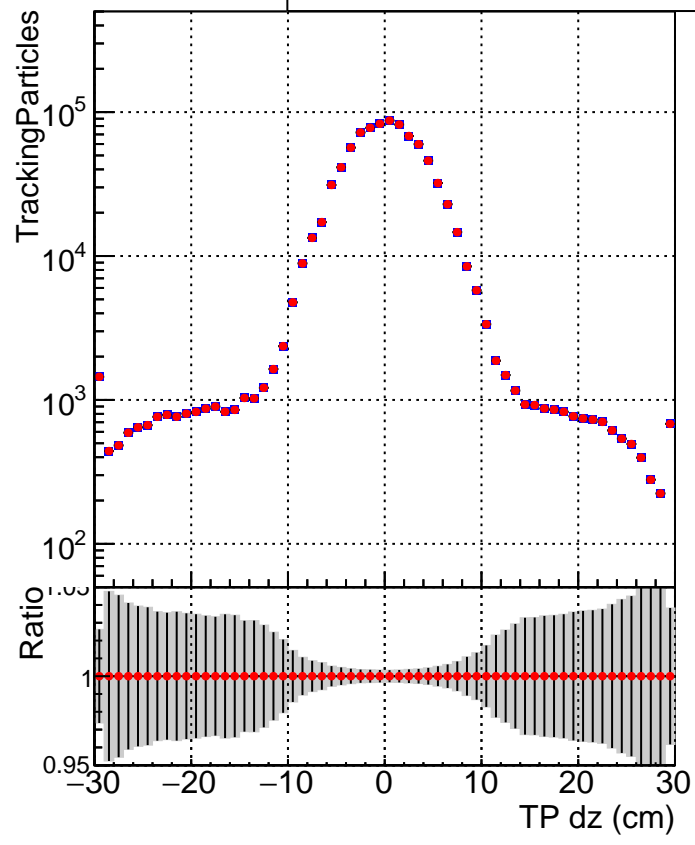

N of simulated tracks vs dxy

N of associated tracks (simToReco) vs dxy

N of simulated track

Legend:
- Blue square: DQM_mkFit_XiminusNOPU_NEWdefault
- Red circle: DQM_mkFit_XiminusNOPU_OLD6iters