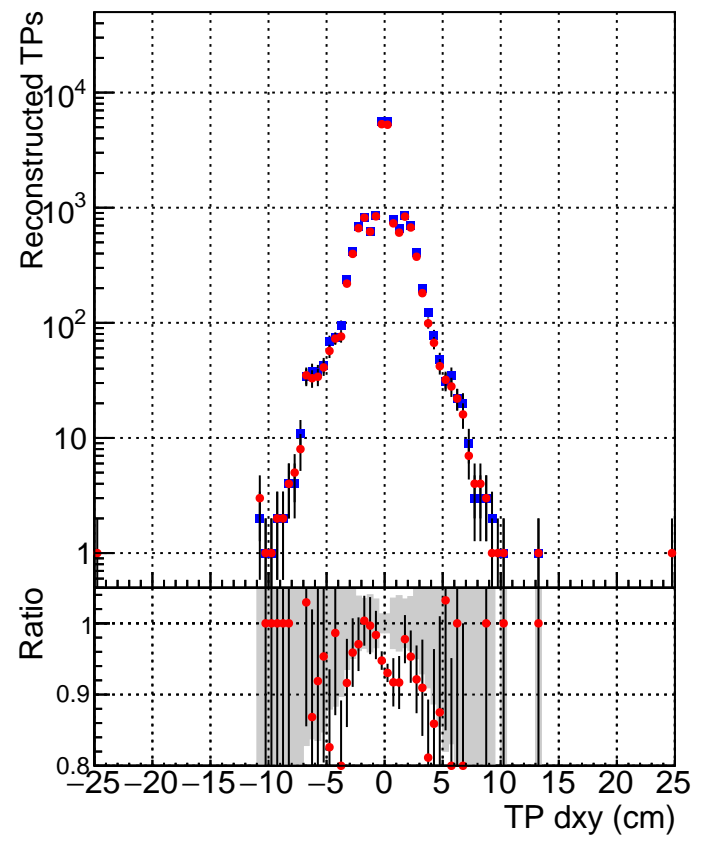

N of simulated tracks vs dxy

N of associated tracks (simToReco) vs dxy

N of simulated track

Legend:
- Blue square: DQM_mkFit_XiminusNOPU_NEWdefault
- Red circle: DQM_mkFit_XiminusNOPU_OLD6iters