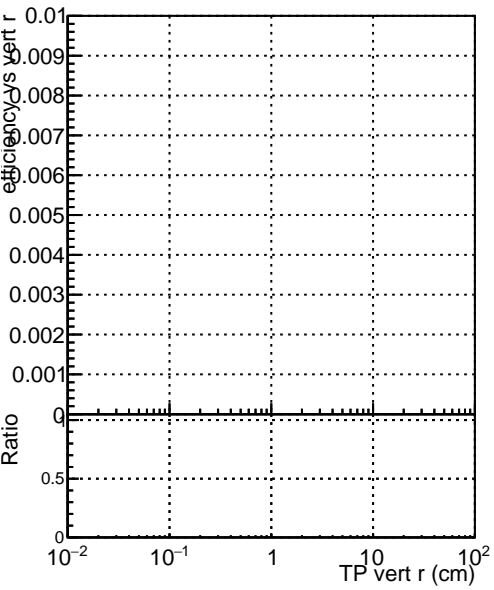

Efficiency vs vertpos

fake+duplicates vs vert r

Efficiency vs TP vert z (cm)
 — DQM_mkFit_XiminusNOPU_NEWdefault
 — DQM_mkFit_XiminusNOPU_OLD6iters

Efficiency vs. sim PV z

fake+duplicates vs Sim. PV z