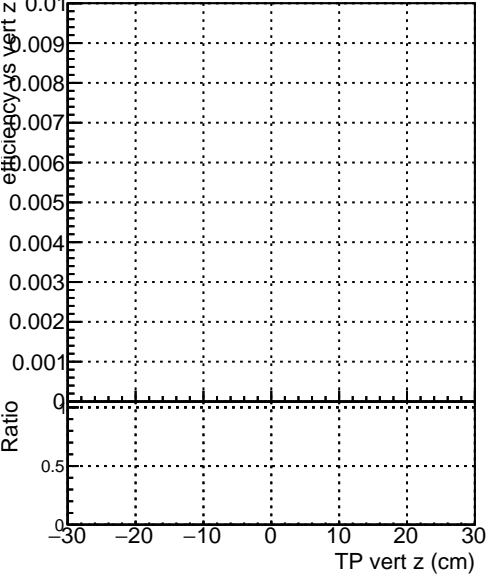

Efficiency vs vertpos

fake+duplicates vs vert r

Efficiency vs TP vert z (cm)
 — DQM_mkFit_XiminusNOPU_NEWdefault
 — DQM_mkFit_XiminusNOPU_OLD6iters

Efficiency vs. sim PV z

fake+duplicates vs Sim. PV z