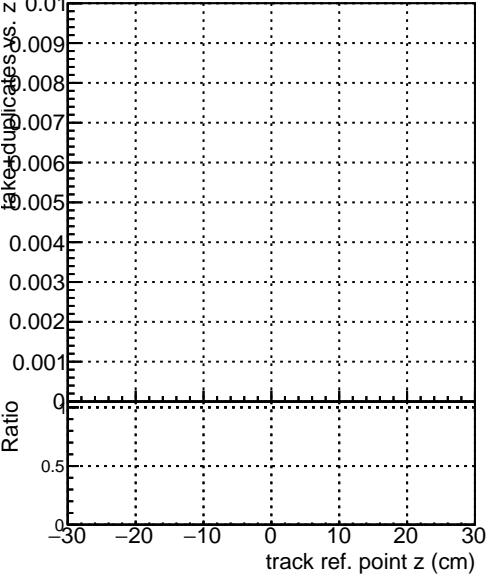

Efficiency vs vertpos

fake+duplicates vs vert r

Efficiency vs TP vert z (cm)
 — DQM_mkFit_XiminusNOPU_NEWdefault
 — DQM_mkFit_XiminusNOPU_OLD6iters

Efficiency vs. sim PV z

fake+duplicates vs Sim. PV z