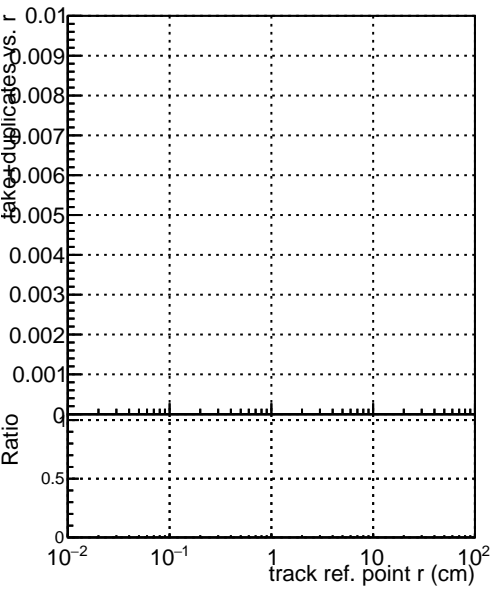

Efficiency vs vertpos

fake+duplicates vs vert r

Efficiency vs TP vert z (cm)
 — DQM_mkFit_XiminusNOPU_NEWdefault
 — DQM_mkFit_XiminusNOPU_OLD6iters

Efficiency vs. sim PV z

fake+duplicates vs Sim. PV z