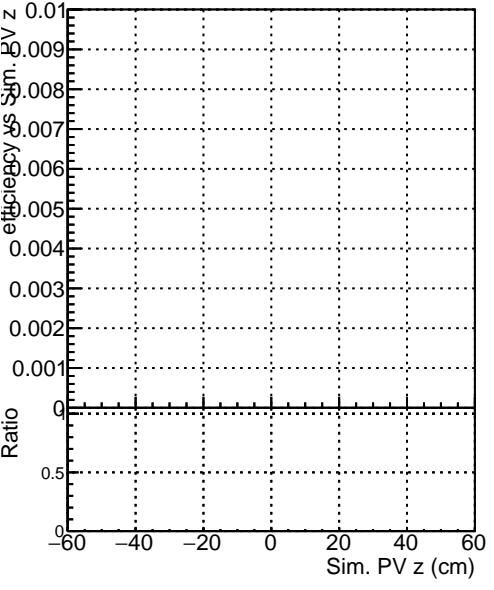

Efficiency vs vertpos

fake+duplicates vs vert r

Efficiency vs TP vert z (cm)
 — DQM_mkFit_XiminusNOPU_NEWdefault
 — DQM_mkFit_XiminusNOPU_OLD6iters

Efficiency vs. sim PV z

fake+duplicates vs Sim. PV z