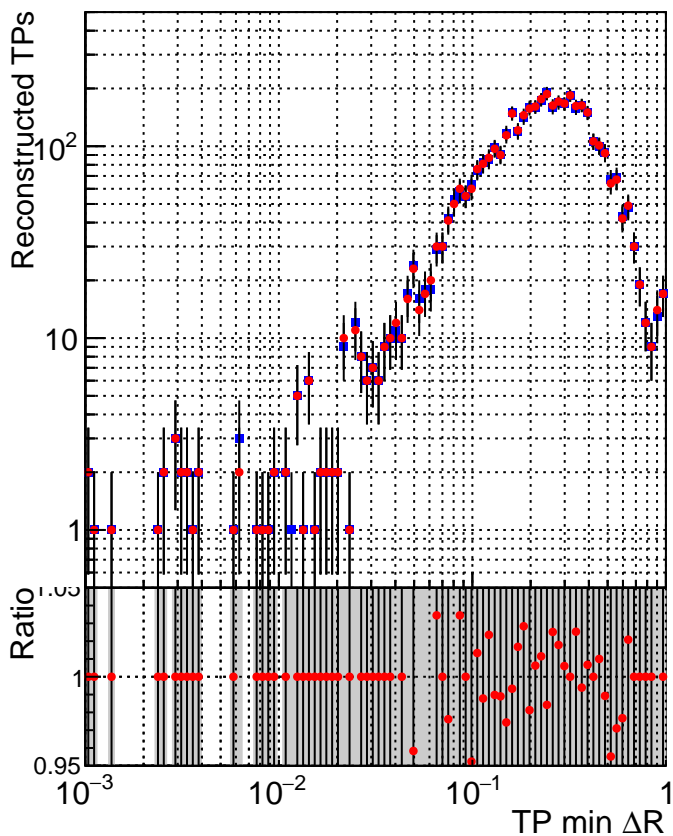

N of simulated tracks vs dR

N of associated tracks (simToReco) vs dR

N of simulated trac

- DQM_mkFit_XiminusNOPU_NEWdefault
- DQM_mkFit_XiminusNOPU_OLD6iters