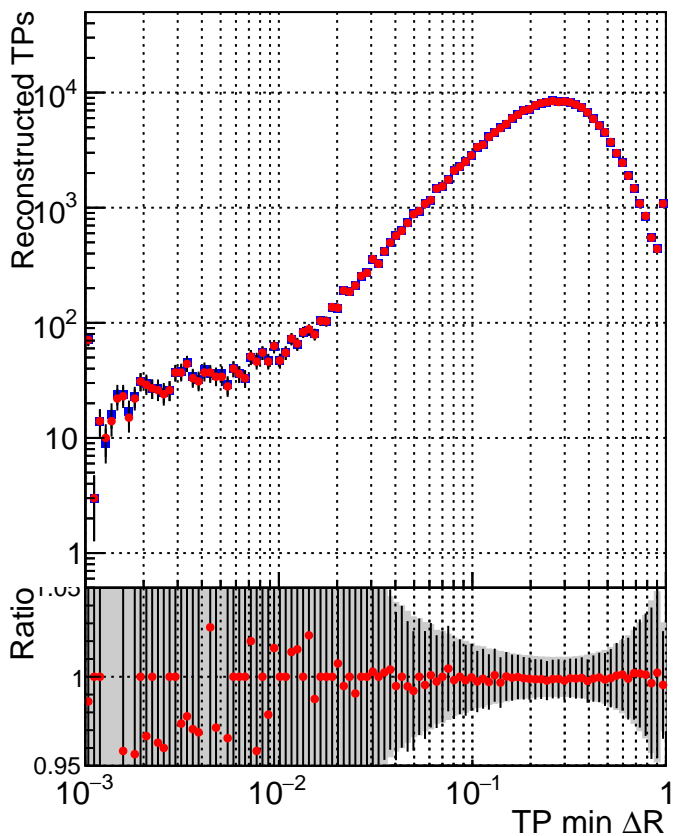

N of simulated tracks vs dR

N of associated tracks (simToReco) vs dR

N of simulated trac

- DQM\_mkFit\_XiminusNOPU\_NEWdefault
- DQM\_mkFit\_XiminusNOPU\_OLD6iters