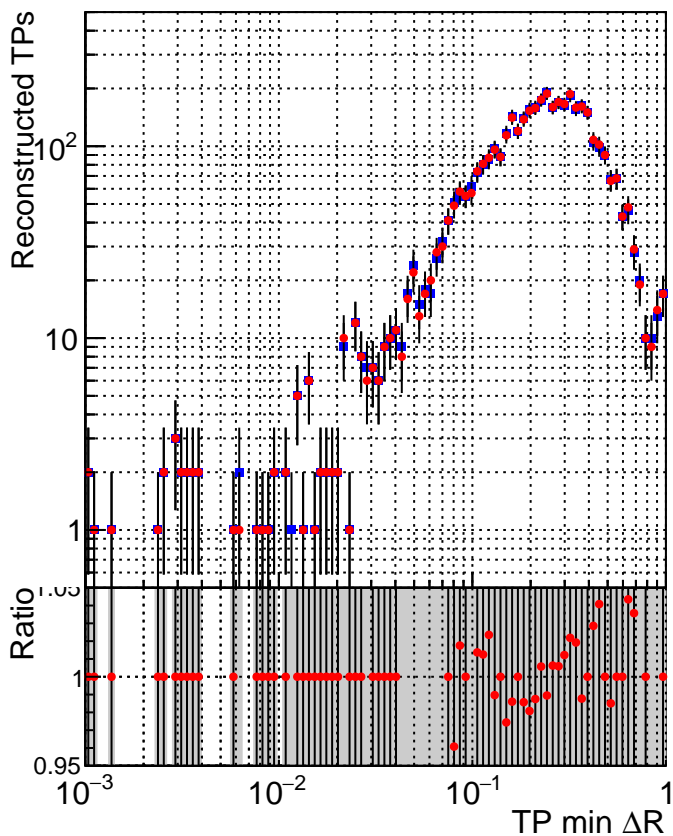

N of simulated tracks vs dR

N of associated tracks (simToReco) vs dR

N of simulated trac

- DQM_mkFit_XiminusNOPU_NEWdefault
- DQM_mkFit_XiminusNOPU_OLD6iters