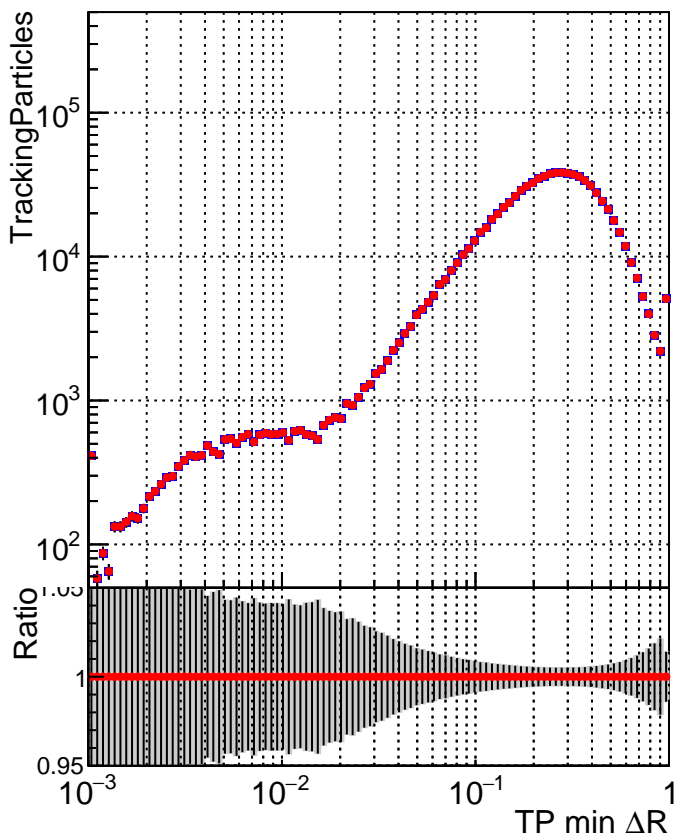

N of simulated tracks vs dR

N of associated tracks (simToReco) vs dR

N of simulated tracks

- DQM_mkFit_XiminusNOPU_NEWdefault
- DQM_mkFit_XiminusNOPU_OLD6iters