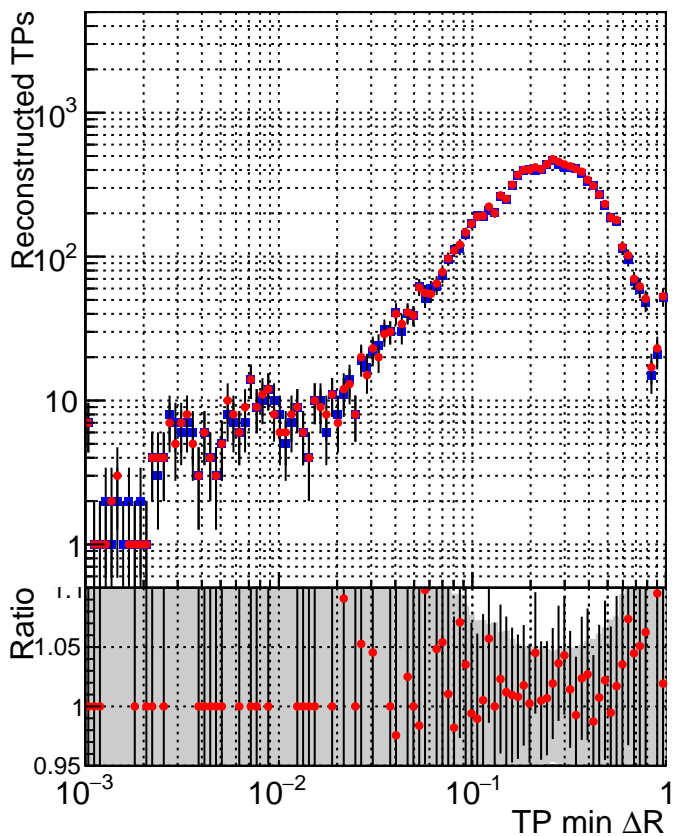

N of simulated tracks vs dR

N of associated tracks (simToReco) vs dR

N of simulated tracks

- DQM_mkFit_XiminusNOPU_NEWdefault
- DQM_mkFit_XiminusNOPU_OLD6iters