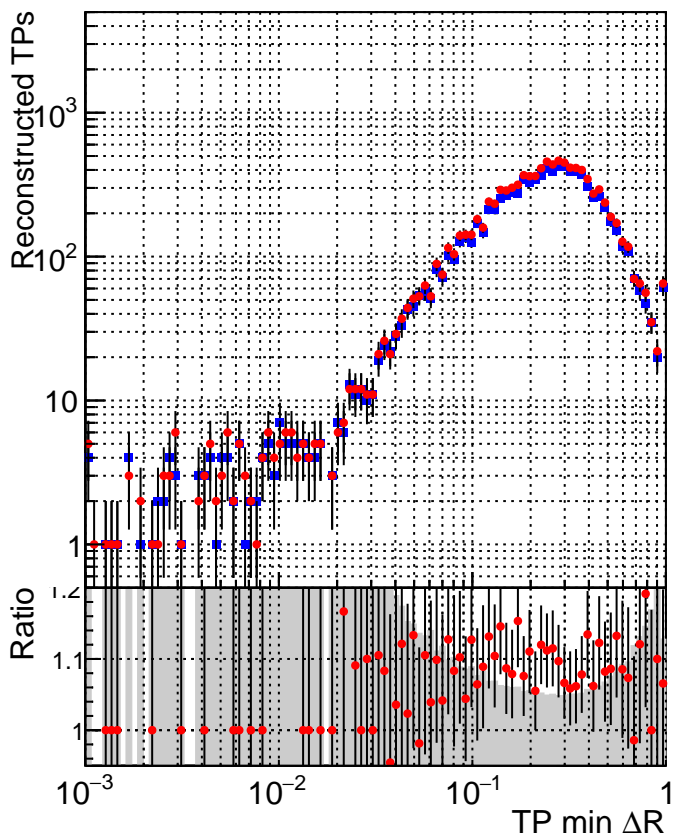

N of simulated tracks vs dR

N of associated tracks (simToReco) vs dR

N of simulated trac

- DQM_mkFit_XiminusNOPU_NEWdefault
- DQM_mkFit_XiminusNOPU_OLD6iters