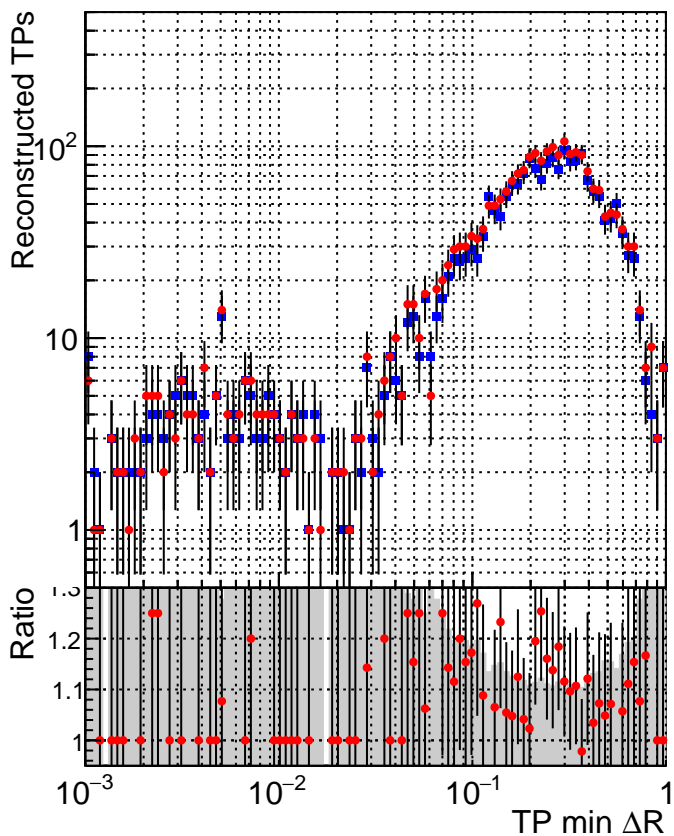

N of simulated tracks vs dR

N of associated tracks (simToReco) vs dR

N of simulated tracks

- DQM_mkFit_XiminusNOPU_NEWdefault
- DQM_mkFit_XiminusNOPU_OLD6iters