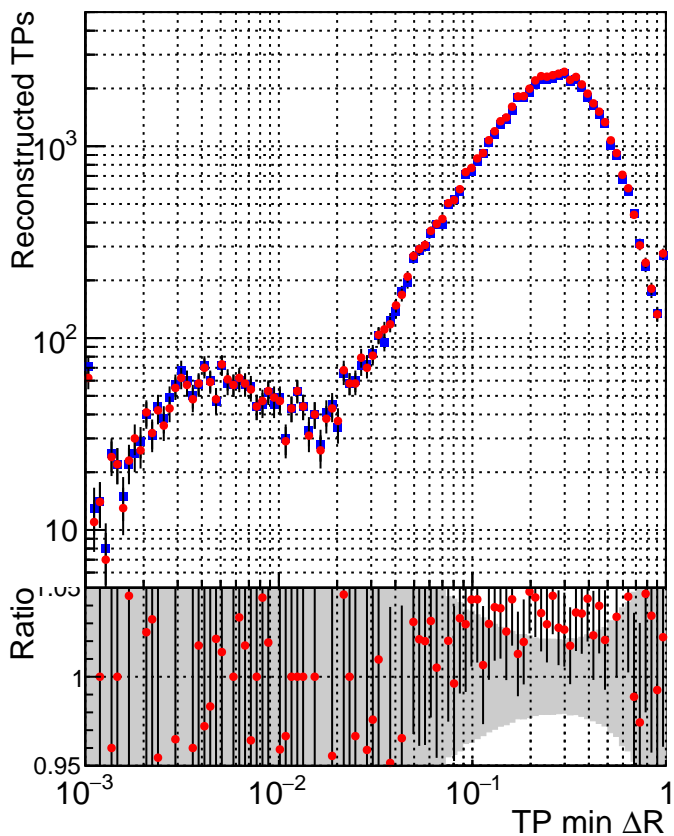

N of simulated tracks vs dR

N of associated tracks (simToReco) vs dR

N of simulated trac

- DQM_mkFit_XiminusNOPU_NEWdefault
- DQM_mkFit_XiminusNOPU_OLD6iters