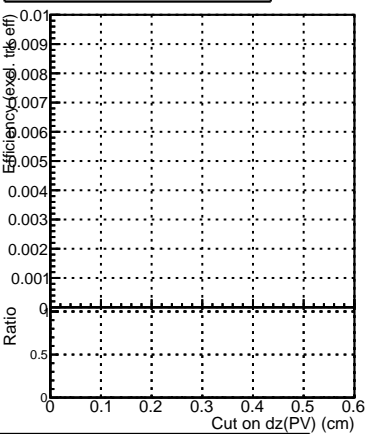

Efficiency vs. dz (PV)

Efficiency (tracking eff factorized out) vs. dz (PV)

- DQM\_mkFit\_XiMinusNOPU\_newDefault
- DQM\_mkFit\_XiMinusNOPU\_NEWdefault\_specPless1
- DQM\_mkFit\_XiMinusNOPU\_NEWdefault\_specPless2
- DQM\_mkFit\_XiMinusNOPU\_NEWdefault\_specPless3
- DQM\_mkFit\_XiMinusNOPU\_NEWdefault\_specPless4