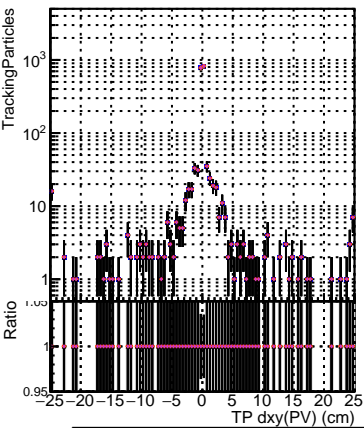

N of simulated tracks vs dxy(PV)

N of associated tracks (simToReco) vs dxy(PV)

N of sim

N of simulated tracks vs dz(PV)

N of associated tracks (simToReco) vs dz(PV)

N of simulated tracks vs dz(PV)

N of associated tracks (simToReco) vs dz(PV)

● DQM_mkFit_XiMinusNOPU_newDefault5
● DQM_mkFit_XiMinusNOPU_NEWdefault_specLess1
● DQM_mkFit_XiMinusNOPU_NEWdefault_specLess2
● DQM_mkFit_XiMinusNOPU_NEWdefault_specLess3
● DQM_mkFit_XiMinusNOPU_NEWdefault_specLess4