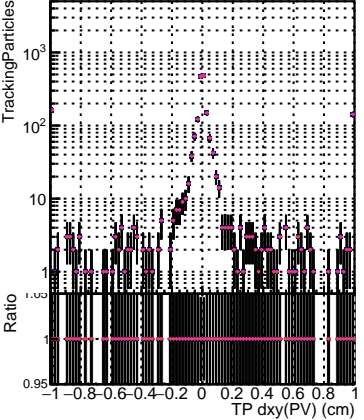

N of simulated tracks vs dxy(PV)

N of associated tracks (simToReco) vs dxy(PV)

N of sim

N of simulated tracks vs dz(PV)

N of associated tracks (simToReco) vs dz(PV)

N of simulated tracks vs dz(PV)

N of associated tracks (simToReco) vs dz(PV)

● DQM_mkFit_XiMinusNOPU_newDefault5
● DQM_mkFit_XiMinusNOPU_NEWdefault_specLess1
● DQM_mkFit_XiMinusNOPU_NEWdefault_specLess2
● DQM_mkFit_XiMinusNOPU_NEWdefault_specLess3
● DQM_mkFit_XiMinusNOPU_NEWdefault_specLess4