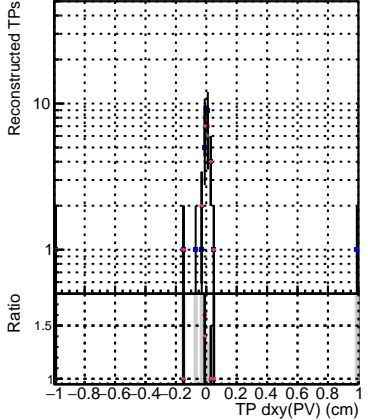

N of simulated tracks vs dxy(PV)

N of associated tracks (simToReco) vs dxy(PV)

N of sim

N of simulated tracks vs dz(PV)

N of associated tracks (simToReco) vs dz(PV)

N of simulated tracks vs dz(PV)

N of associated tracks (simToReco) vs dz(PV)

● DQM_mkFit_XiMinusNOPU_newDefault5
● DQM_mkFit_XiMinusNOPU_NEWdefault_specLess1
● DQM_mkFit_XiMinusNOPU_NEWdefault_specLess2
● DQM_mkFit_XiMinusNOPU_NEWdefault_specLess3
● DQM_mkFit_XiMinusNOPU_NEWdefault_specLess4