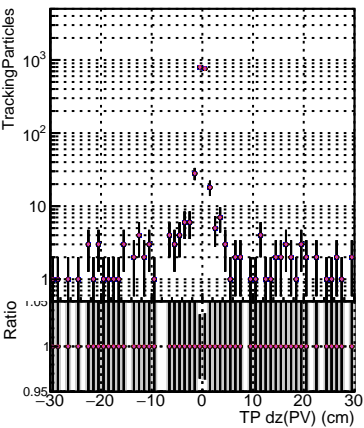

N of simulated tracks vs dxy(PV)

N of associated tracks (simToReco) vs dxy(PV)

N of sim

N of simulated tracks vs dz(PV)

N of associated tracks (simToReco) vs dz(PV)

N of simulated tracks vs dz(PV)

N of associated tracks (simToReco) vs dz(PV)

● DQM_mkFit_XiMinusNOPU_newDefault5
● DQM_mkFit_XiMinusNOPU_NEWdefault_specLess1
● DQM_mkFit_XiMinusNOPU_NEWdefault_specLess2
● DQM_mkFit_XiMinusNOPU_NEWdefault_specLess3
● DQM_mkFit_XiMinusNOPU_NEWdefault_specLess4