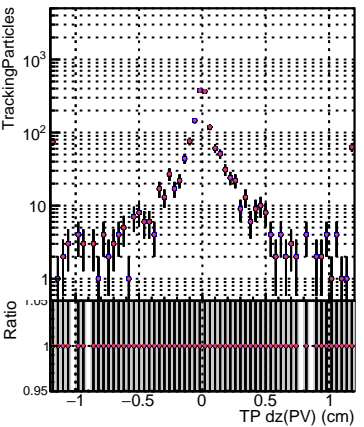

N of simulated tracks vs dxy(PV)

N of associated tracks (simToReco) vs dxy(PV)

N of sim

N of simulated tracks vs dz(PV)

N of associated tracks (simToReco) vs dz(PV)

N of simulated tracks vs dz(PV)

N of associated tracks (simToReco) vs dz(PV)

● DQM_mkFit_XiMinusNOPU_newDefault5
● DQM_mkFit_XiMinusNOPU_NEWdefault_specLess1
● DQM_mkFit_XiMinusNOPU_NEWdefault_specLess2
● DQM_mkFit_XiMinusNOPU_NEWdefault_specLess3
● DQM_mkFit_XiMinusNOPU_NEWdefault_specLess4