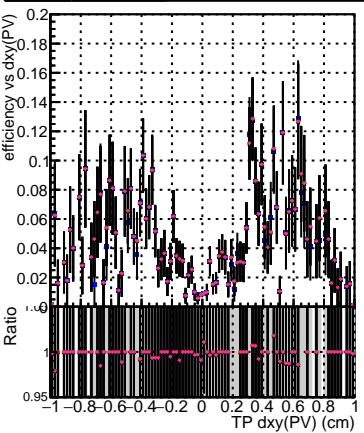

Efficiency vs Dxy(PV)

- DQM_mkFit_TT_retrain
- DQM_mkFit_TT_NEWdefault_specPless1
- DQM_mkFit_TT_NEWdefault_specPless2
- DQM_mkFit_TT_NEWdefault_specPless3
- DQM_mkFit_TT_NEWdefault_specPless4

Efficiency vs Dz(PV)

Efficiency vs Dz(PV)