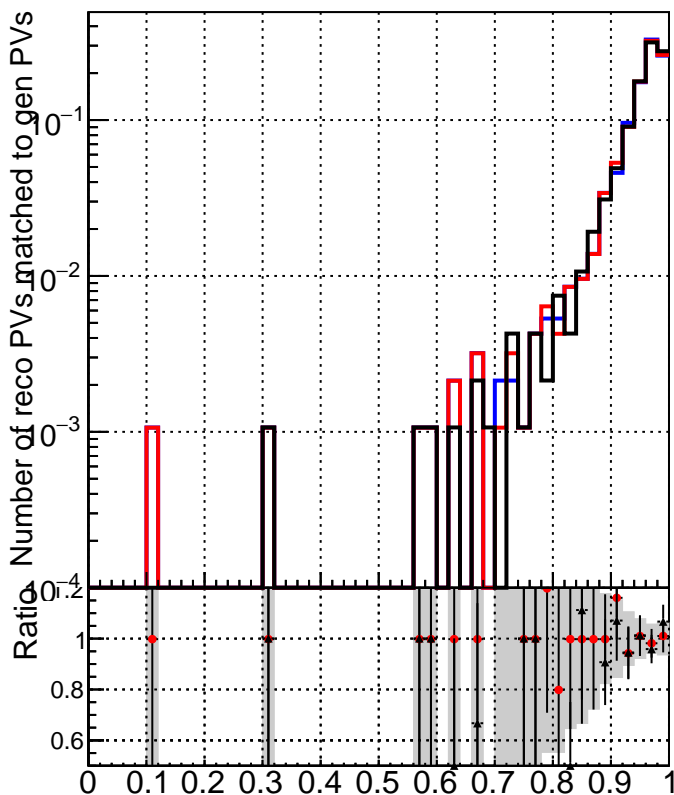

RecoPVAssoc2GenPVMatched\_Purity

RecoPVAssoc2GenPVNotMatched\_Purity

RecoPVAssoc2GenPVMatched\_missing

RecoPVAssoc2GenPVNotMatched\_missing