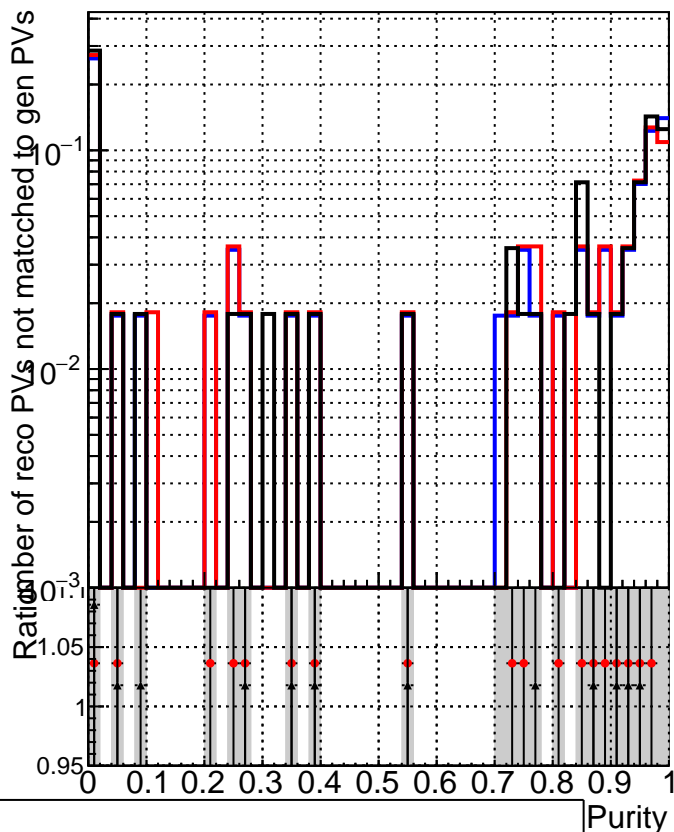

RecoPVAssoc2GenPVMatched\_Purity

RecoPVAssoc2GenPVNotMatched\_Purity

RecoPVAssoc2GenPVMatched\_missing

RecoPVAssoc2GenPVNotMatched\_missing