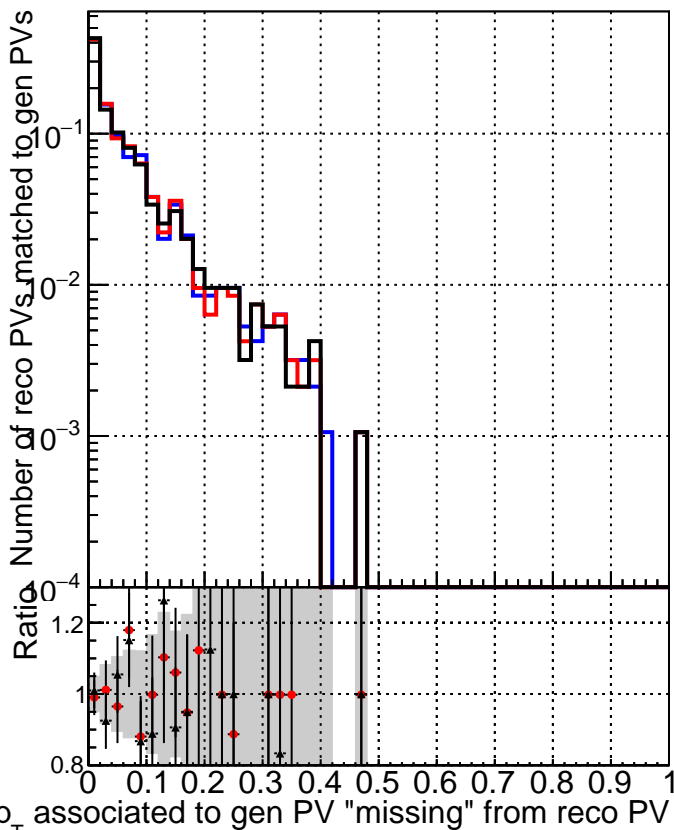

RecoPVAssoc2GenPVMatched\_Purity

RecoPVAssoc2GenPVNotMatched\_Purity

RecoPVAssoc2GenPVMatched\_missing

RecoPVAssoc2GenPVNotMatched\_missing