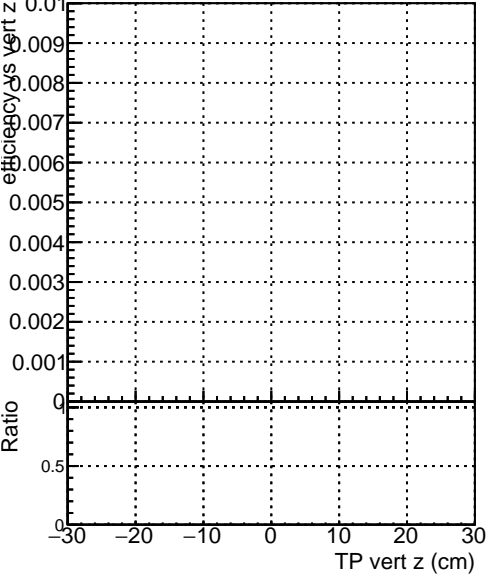

Efficiency vs vertpos

Efficiency vs TP vert z (cm)

- DQM_mkFit_baseline_lowPT
- DQM_mkFit_baseline6iter_lowPT
- DQM_mkFit_TT_RetrainV2_WP1_6iter_ep3_lowPT

Efficiency vs. sim PV z