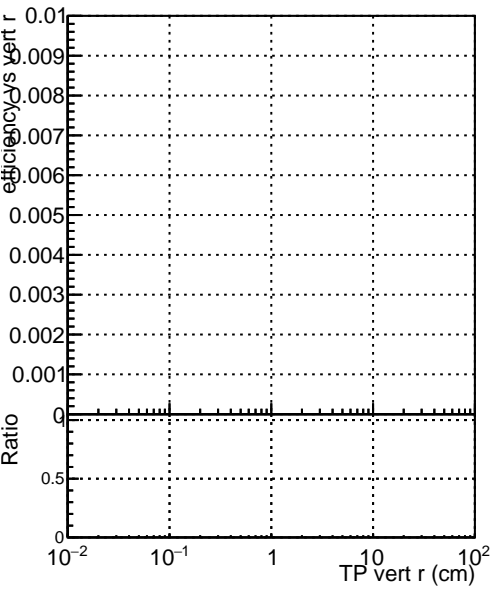

Efficiency vs vertpos

Efficiency vs TP vert z (cm)

- DQM_mkFit_baseline_lowPT
- DQM_mkFit_baseline6iter_lowPT
- DQM_mkFit_TT_RetrainV2_WP1_6iter_ep3_lowPT

Efficiency vs. sim PV z