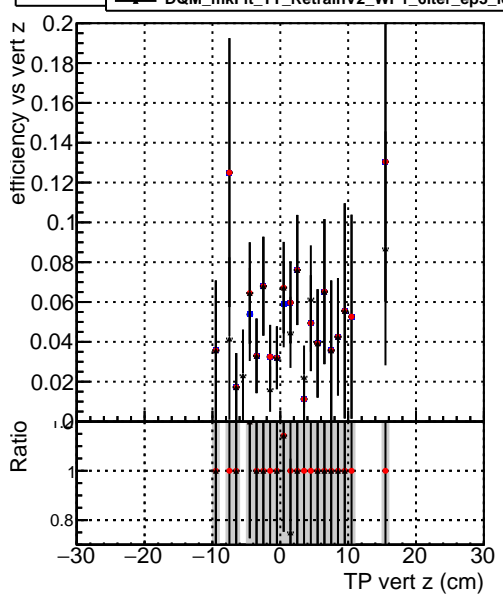

Efficiency vs vertpos

- DQM_mkFit_baseline_lowPT
- DQM_mkFit_baseline6iter_lowPT
- DQM_mkFit_TT_RetrainV2_WP1_6iter_ep3_lowPT

Efficiency vs vert z

Efficiency vs. sim PV z