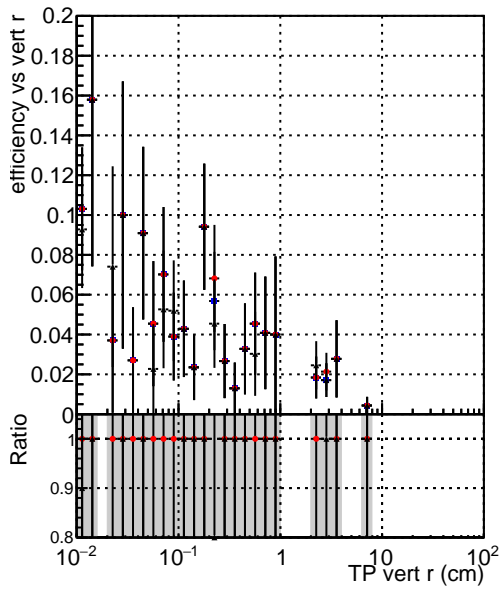

Efficiency vs vertpos

- DQM_mkFit_baseline_lowPT
- DQM_mkFit_baseline6iter_lowPT
- DQM_mkFit_TT_RetrainV2_WP1_6iter_ep3_lowPT

Efficiency vs vert z

Efficiency vs. sim PV z