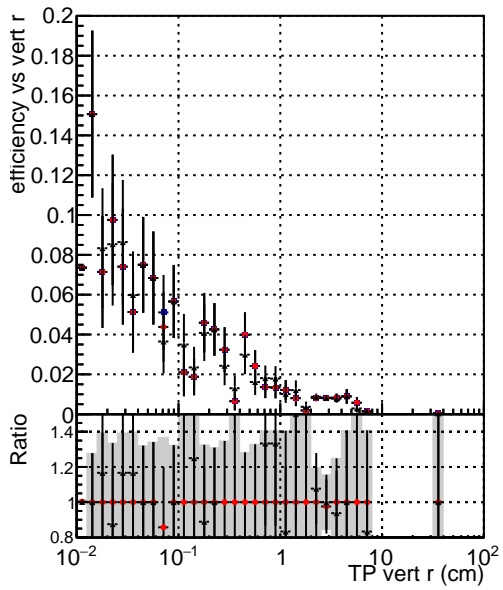

Efficiency vs vertpos

- DQM\_mkFit\_baseline
- DQM\_mkFit\_baseline6iter
- DQM\_mkFit\_TT\_RetrainV2\_WP2\_6iter\_ep3

Efficiency vs TP vert z (cm)

Efficiency vs. sim PV z