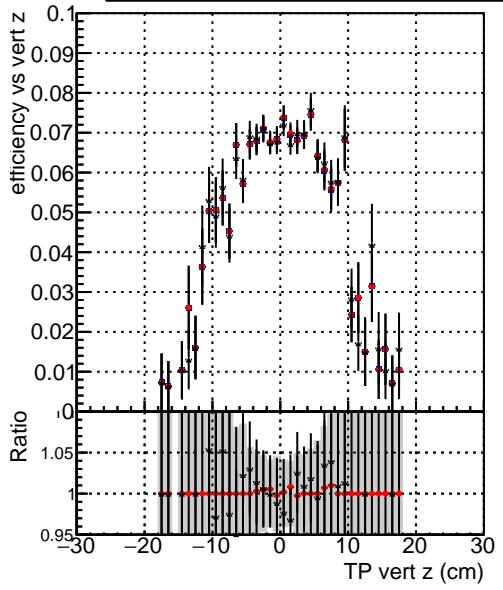

Efficiency vs vertpos

- DQM\_mkFit\_baseline
- DQM\_mkFit\_baseline6iter
- DQM\_mkFit\_TT\_RetrainV2\_WP2\_6iter\_ep3

Efficiency vs TP vert z (cm)

Efficiency vs. sim PV z