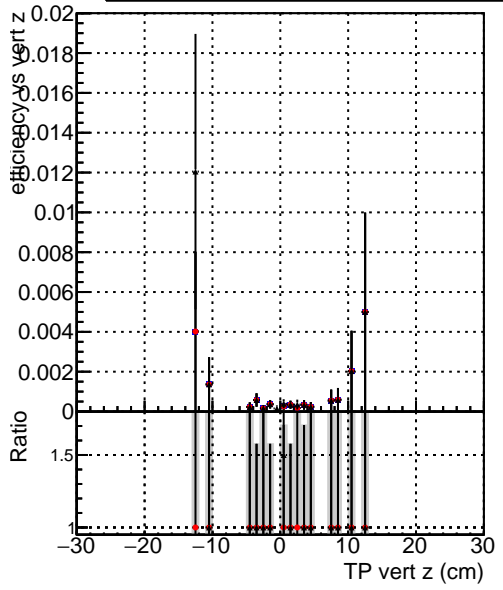

Efficiency vs vertpos

- DQM_mkFit_baseline
- DQM_mkFit_baseline6iter
- DQM_mkFit_TT_RetrainV2_WP1_6iter_ep3

Efficiency vs TP vert z (cm)

Efficiency vs. sim PV z