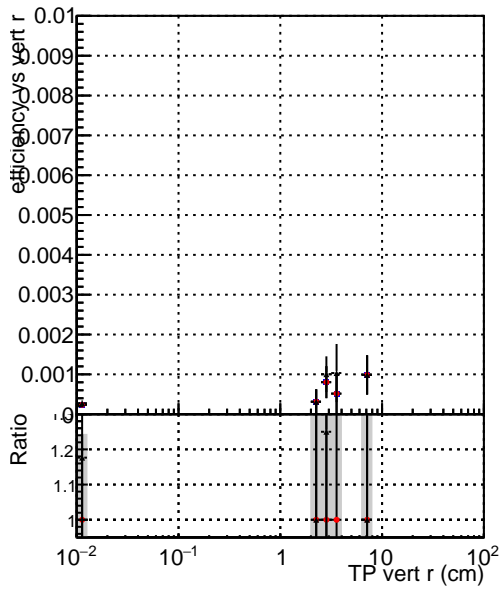

Efficiency vs vertpos

- DQM_mkFit_baseline
- DQM_mkFit_baseline6iter
- DQM_mkFit_TT_RetrainV2_WP1_6iter_ep3

Efficiency vs TP vert z (cm)

Efficiency vs. sim PV z