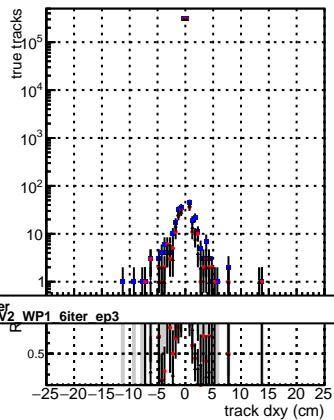

N of reco track vs dxy

N of associated (recoToSim) tracks vs dxy

N of associated (recoToSim) looper tracks vs dxy

N of reco track vs dz

N of associated (recoToSim) tracks vs dz

N of associated (recoToSim) looper tracks vs dz