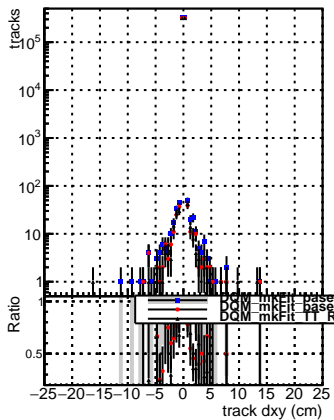

N of reco track vs dxy

N of associated (recoToSim) tracks vs dxy

N of associated (recoToSim) looper tracks vs dxy

N of reco track vs dz

N of associated (recoToSim) tracks vs dz

N of associated (recoToSim) looper tracks vs dz