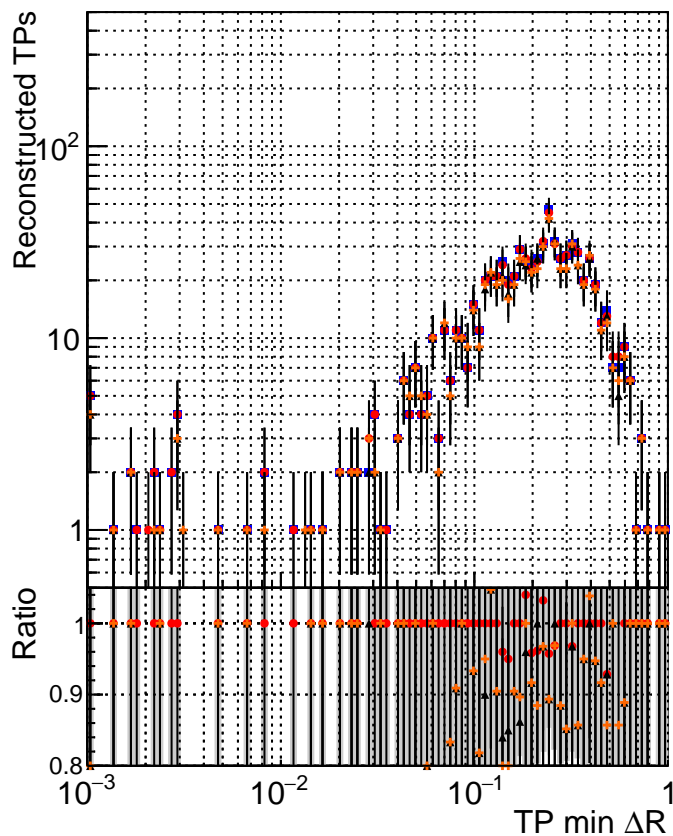

N of simulated tracks vs dR

N of associated tracks (simToReco) vs dR

N of simulated trac

- DQM_mkFit5_XiMinusNOPU_base
- DQM_mkFit5_XiMinusNOPU_retrainOldFiles125_v2_prelimWPM_epoch4
- ▲ DQM_mkFit6_XiMinusNOPU_base
- ◆ DQM_mkFit6_XiMinusNOPU_retrainOldFiles125_v2_prelimWPM_epoch4