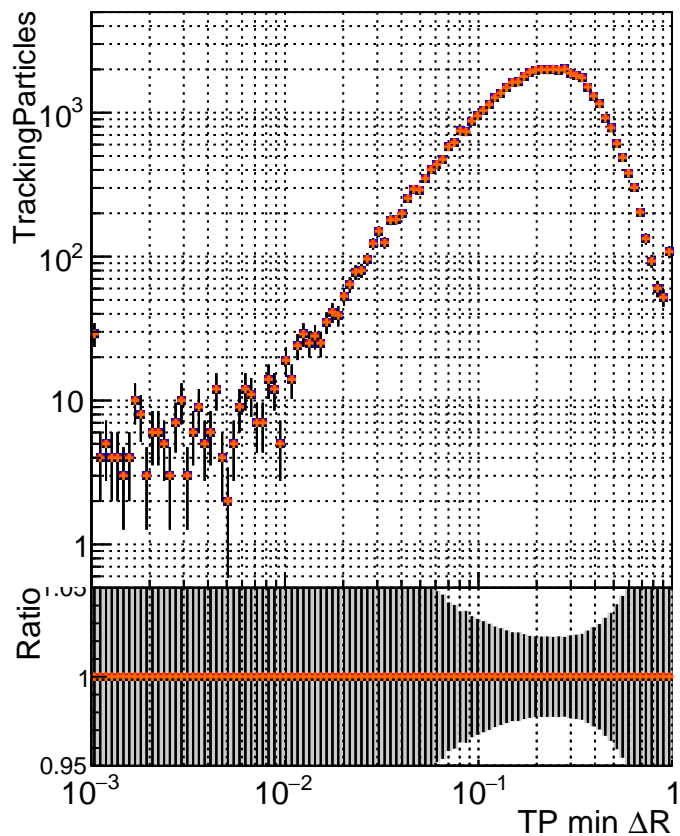

N of simulated tracks vs dR

N of associated tracks (simToReco) vs dR

N of simulated trac

- DQM_mkFit5_XiMinusNOPU_base
- DQM_mkFit5_XiMinusNOPU_retrainOldFiles125_v2_prelimWPM_epoch4
- ▲ DQM_mkFit6_XiMinusNOPU_base
- ◆ DQM_mkFit6_XiMinusNOPU_retrainOldFiles125_v2_prelimWPM_epoch4