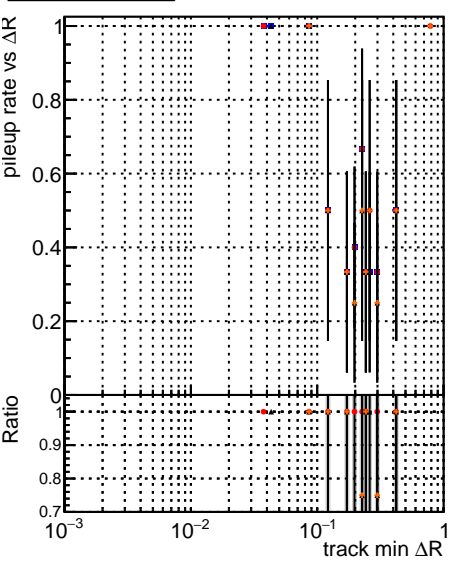

Fake rate vs dr**Duplicates Rate vs dr****Pileup rate vs dr**

● DQM mkFI15 XMinusPU base
● DQM mkFI12 XMinusPU base
● DQM mkFI16 XMinusPU base
● DQM mkFI15 XMinusPU base
● DQM mkFI16 XMinusPU base
● DQM mkFI15 XMinusPU base
● DQM mkFI16 XMinusPU base
● DQM mkFI15 XMinusPU base
● DQM mkFI16 XMinusPU base

 trainOldFiles125_v2_prelimWPM_epoch4
 trainOldFiles125_v2_prelimWPM_epoch4
 trainOldFiles125_v2_prelimWPM_epoch4

Fake rate vs ΔR(track, jet)**Duplicates Rate vs ΔR(track, jet)****Pileup rate vs ΔR(track, jet)****Fake rate vs pu****Duplicates Rate vs pu****Pileup rate vs pu**