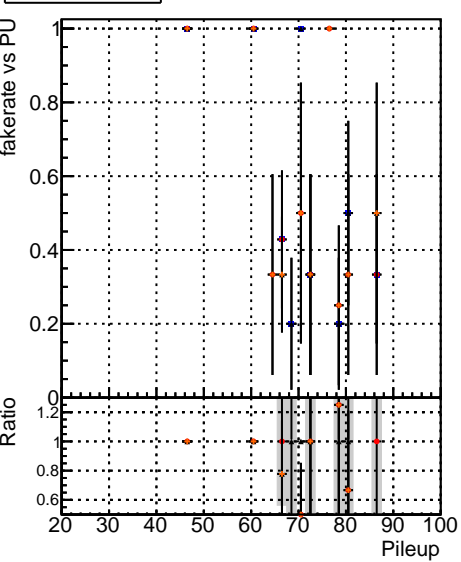

Fake rate vs dr**Duplicates Rate vs dr****Pileup rate vs dr**

● DQM mkFI15 XMinusPU base
● DQM mkFI12 XMinusPU base
● DQM mkFI16 XMinusPU base
● DQM mkFI15 XMinusPU base
● DQM mkFI16 XMinusPU base
● DQM mkFI15 XMinusPU base
● DQM mkFI16 XMinusPU base
● DQM mkFI15 XMinusPU base
● DQM mkFI16 XMinusPU base

 trainOldFiles125_v2_prelimWPM_epoch4
 trainOldFiles125_v2_prelimWPM_epoch4
 trainOldFiles125_v2_prelimWPM_epoch4

Fake rate vs ΔR(track, jet)**Duplicates Rate vs ΔR(track, jet)****Pileup rate vs ΔR(track, jet)****Fake rate vs pu****Duplicates Rate vs pu****Pileup rate vs pu**