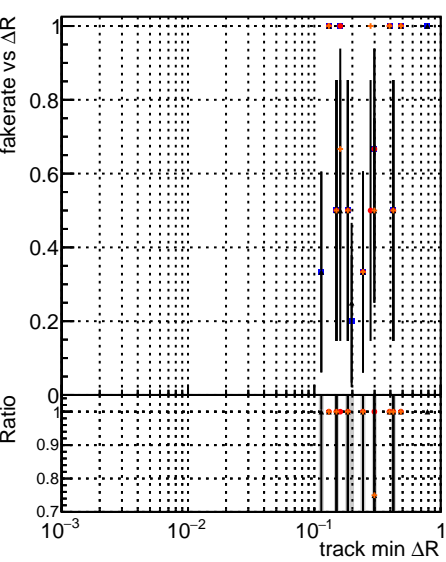

Fake rate vs dr**Duplicates Rate vs dr****Pileup rate vs dr**

● DQM mkFI15 XMinusPU base
● DQM mkFI12 XMinusPU base
● DQM mkFI16 XMinusPU base
● DQM mkFI15 XMinusPU base
● DQM mkFI16 XMinusPU base
● DQM mkFI15 XMinusPU base
● DQM mkFI16 XMinusPU base
● DQM mkFI15 XMinusPU base
● DQM mkFI16 XMinusPU base

 trainOldFiles125_v2_prelimWPM_epoch4
 trainOldFiles125_v2_prelimWPM_epoch4
 trainOldFiles125_v2_prelimWPM_epoch4

Fake rate vs ΔR(track, jet)**Duplicates Rate vs ΔR(track, jet)****Pileup rate vs ΔR(track, jet)****Fake rate vs pu****Duplicates Rate vs pu****Pileup rate vs pu**