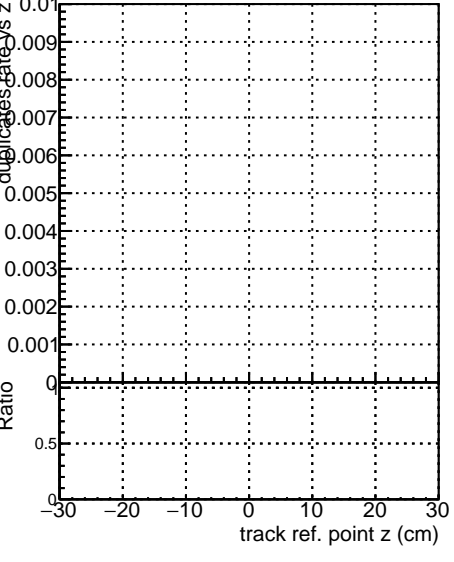

Fake rate vs vertpos

Duplicates Rate vs vertpos

Pileup rate vs vertpos

Fake rate vs v
Duplicates Rate vs v
Pileup rate vs v

Legend for all plots:
 - Blue squares: DQM mkFI15 XiMinusPU base
 - Red circles: DQM mkFI12 XiMinusPU base
 - Orange triangles: DQM mkFI16 XiMinusPU base
 - Grey crosses: trainOldFiles125_v2_prelimWPM_epoch4
 - Black dots: trainOldFiles125_v2_prelimWPM_epoch4

Fake rate vs. sim PV z

Duplicates Rate vs sim PV z

Pileup rate vs. sim PV z