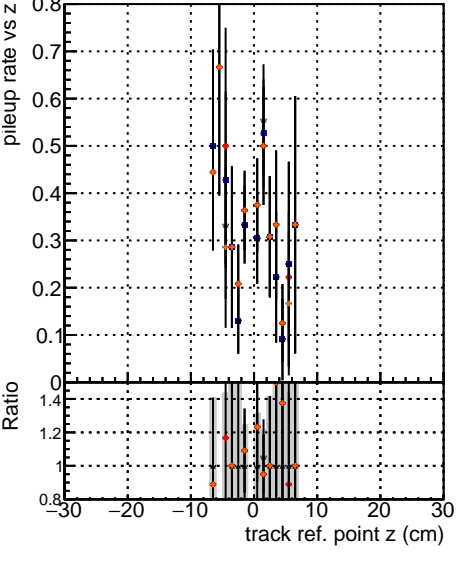

Fake rate vs vertpos

Duplicates Rate vs vertpos

Pileup rate vs vertpos

Fake rate vs v
Duplicates Rate vs v
Pileup rate vs v

Legend for all plots:
 - Blue squares: DQM mkFI15 XiMinusPU base
 - Red circles: DQM mkFI12 XiMinusPU base
 - Orange triangles: DQM mkFI16 XiMinusPU base
 - Grey crosses: trainOldFiles125_v2_prelimWPM_epoch4
 - Black dots: trainOldFiles125_v2_prelimWPM_epoch4

Fake rate vs. sim PV z

Duplicates Rate vs sim PV z

Pileup rate vs. sim PV z