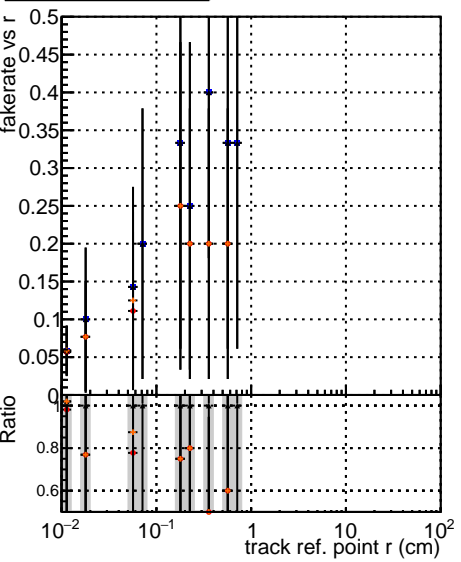

Fake rate vs vertpos

Duplicates Rate vs vertpos

Pileup rate vs vertpos

Fake rate vs v
Duplicates Rate vs v
Pileup rate vs v

Legend for all plots:
 - Blue squares: DQM mkFI15 XiMinusPU base
 - Red circles: DQM mkFI12 XiMinusPU base
 - Orange triangles: DQM mkFI16 XiMinusPU base
 - Grey crosses: trainOldFiles125_v2_prelimWPM_epoch4
 - Black dots: trainOldFiles125_v2_prelimWPM_epoch4

Fake rate vs. sim PV z

Duplicates Rate vs sim PV z

Pileup rate vs. sim PV z