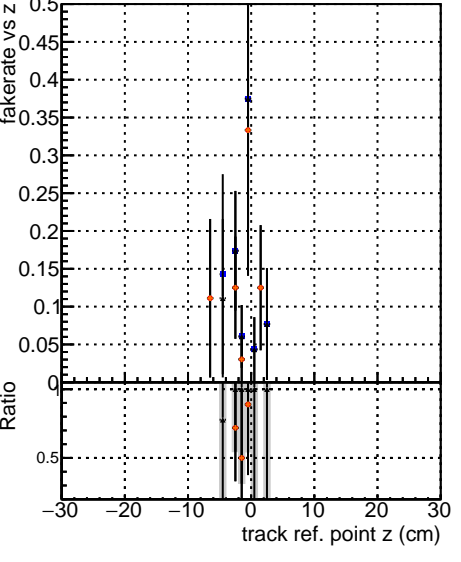

Fake rate vs vertpos

Duplicates Rate vs vertpos

Pileup rate vs vertpos

Fake rate vs v
Duplicates Rate vs v
Pileup rate vs v

Legend for all plots:
 - Blue squares: DQM mkFI15 XiMinusPU base
 - Red circles: DQM mkFI12 XiMinusPU base
 - Orange triangles: DQM mkFI16 XiMinusPU base
 - Grey crosses: trainOldFiles125_v2_prelimWPM_epoch4
 - Black dots: trainOldFiles125_v2_prelimWPM_epoch4

Fake rate vs. sim PV z

Duplicates Rate vs sim PV z

Pileup rate vs. sim PV z