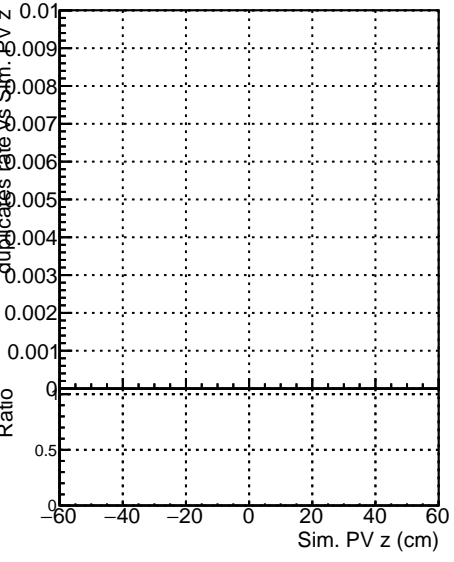

Fake rate vs vertpos

Duplicates Rate vs vertpos

Pileup rate vs vertpos

Fake rate vs v
Duplicates Rate vs v
Pileup rate vs v

Legend for all plots:
 - Blue squares: DQM mkFI15 XiMinusPU base
 - Red circles: DQM mkFI12 XiMinusPU base
 - Orange triangles: DQM mkFI16 XiMinusPU base
 - Grey crosses: trainOldFiles125_v2_prelimWPM_epoch4
 - Black dots: trainOldFiles125_v2_prelimWPM_epoch4

Fake rate vs. sim PV z

Duplicates Rate vs sim PV z

Pileup rate vs. sim PV z