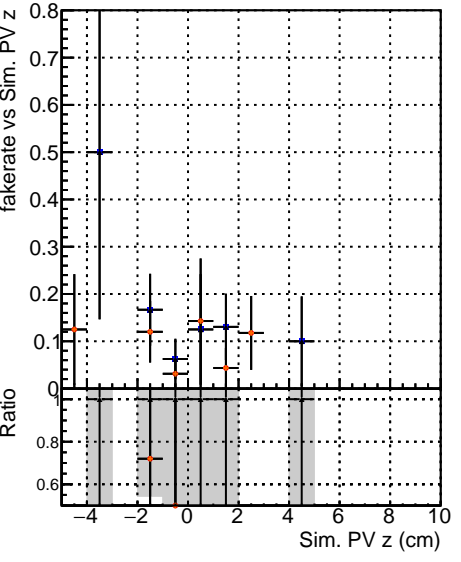

Fake rate vs vertpos

Duplicates Rate vs vertpos

Pileup rate vs vertpos

Fake rate vs v
Duplicates Rate vs v
Pileup rate vs v

Legend for all plots:
 - Blue squares: DQM mkFI15 XiMinusPU base
 - Red circles: DQM mkFI12 XiMinusPU base
 - Orange triangles: DQM mkFI16 XiMinusPU base
 - Grey crosses: trainOldFiles125_v2_prelimWPM_epoch4
 - Black dots: trainOldFiles125_v2_prelimWPM_epoch4

Fake rate vs. sim PV z

Duplicates Rate vs sim PV z

Pileup rate vs. sim PV z