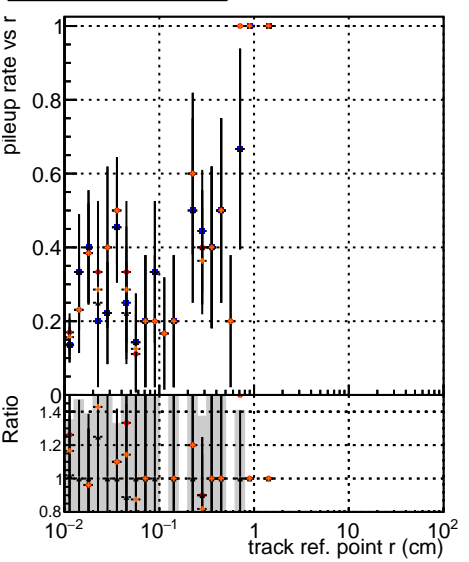

Fake rate vs vertpos

Duplicates Rate vs vertpos

Pileup rate vs vertpos

Fake rate vs v
Duplicates Rate vs v
Pileup rate vs v

Legend for all plots:
 - Blue squares: DQM mkFI15 XiMinusPU base
 - Red circles: DQM mkFI12 XiMinusPU base
 - Orange triangles: DQM mkFI16 XiMinusPU base
 - Grey crosses: trainOldFiles125_v2_prelimWPM_epoch4
 - Black dots: trainOldFiles125_v2_prelimWPM_epoch4

Fake rate vs. sim PV z

Duplicates Rate vs sim PV z

Pileup rate vs. sim PV z