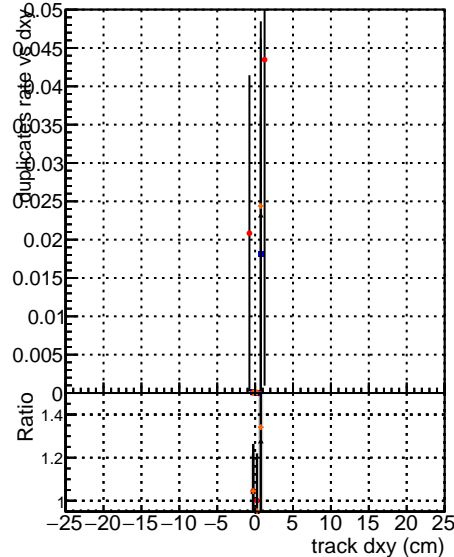

Fake rate vs dx

Duplicates Rate vs Dxy

Pileup rate vs dx

■ DGM mkFit TTbase
● DGM mkFit TTbase + 11 constrain OldFiles125_v2_prelimWP_epoch4
▲ DGM mkFit TTbase + 11 constrain OldFiles125_v2_prelimWP_epoch2_wSQCD