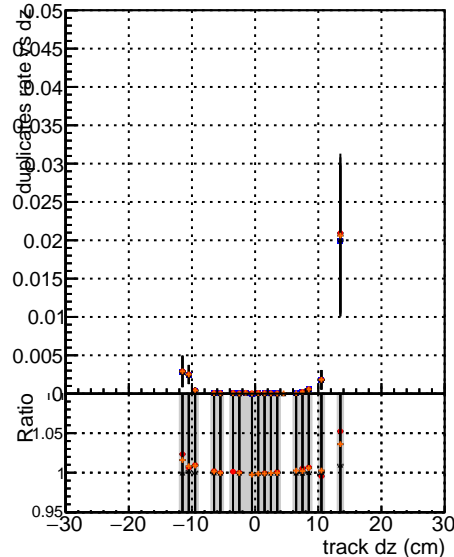

■ DGM mkFit TTbase
● DGM mkFit TTbase + 11 constrain OldFiles125_v2_prelimWP_epoch4
▲ DGM mkFit TTbase + 11 constrain OldFiles125_v2_prelimWP_epoch2_wSQCD

Duplicates Rate vs Ddz