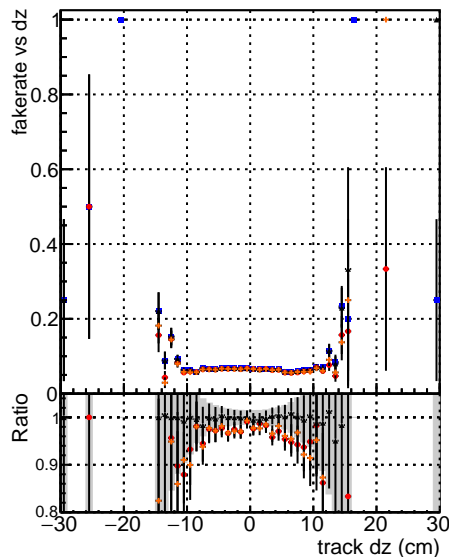

Fake rate vs dx

Duplicates Rate vs Dxy

Pileup rate vs dx

■ DGM mkFit TTbase
● DGM mkFit TTbase + 11 constrain OldFiles125_v2_prelimWP_epoch4
▲ DGM mkFit TTbase + 11 constrain OldFiles125_v2_prelimWP_epoch2_wSQCD

Fake rate vs dz

Duplicates Rate vs Ddz

Pileup rate vs dz