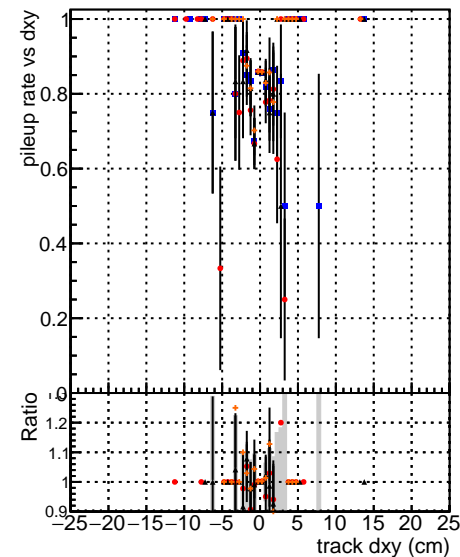

Fake rate vs dx

Duplicates Rate vs Dxy

Pileup rate vs dx

■ DGM mkFit TTbase
● DGM mkFit TTbase + 11 constrain OldFiles125_v2_prelimWP_epoch4
▲ DGM mkFit TTbase + 11 constrain OldFiles125_v2_prelimWP_epoch2_wSQCD

Fake rate vs dz

Duplicates Rate vs Ddz

Pileup rate vs dz