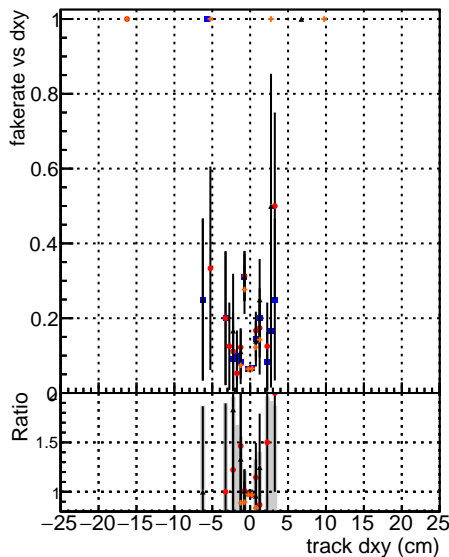

Fake rate vs dx

Duplicates Rate vs Dxy

Pileup rate vs dx

■ DGM mkFit TTbase
● DGM mkFit TTbase + 11 constrain OldFiles125_v2_prelimWP_epoch4
▲ DGM mkFit TTbase + 11 constrain OldFiles125_v2_prelimWP_epoch2_wSQCD

Fake rate vs dz

Duplicates Rate vs Ddz

Pileup rate vs dz