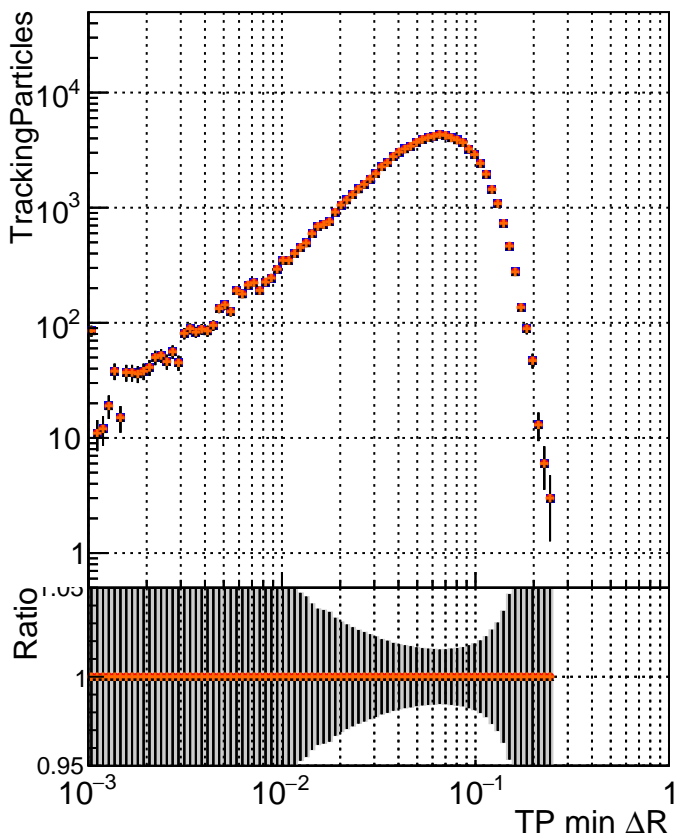

N of simulated tracks vs dR

N of associated tracks (simToReco) vs dR

N of simulated trac

- DQM_mkFit_TTbase
- DQM_mkFit5_TT_retrainOldFiles125_v2_prelimWP_epoch4
- ▲ DQM_mkFit_TT_baseline_6iter
- ◆ DQM_mkFit6_TT_retrainOldFiles125_v2_prelimWP_epoch4