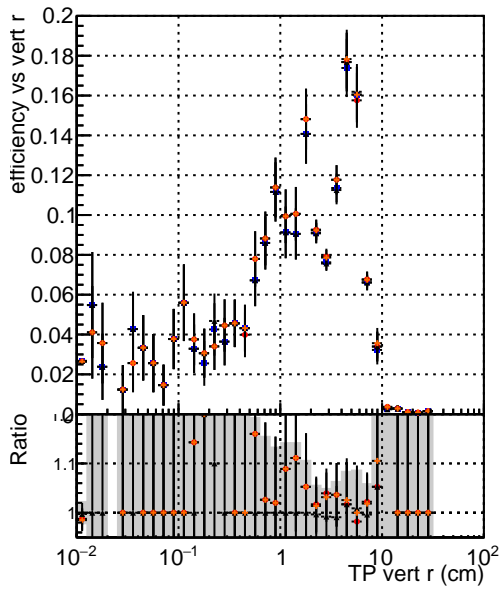

Efficiency vs vertpos

Legend for Efficiency vs vert r plot:  
- DQM\_mkFit11base (blue circle)  
- DQM\_mkFit5\_TT\_retrainOldFiles125\_v2\_prelimWP\_epoch4 (red diamond)  
- DQM\_mkFit6\_TT\_retrainOldFiles125\_v2\_prelimWP\_epoch4 (orange triangle)  
- DQM\_mkFit\_TT\_baseline\_6iter (black star)

Efficiency vs vert z

Efficiency vs. sim PV z