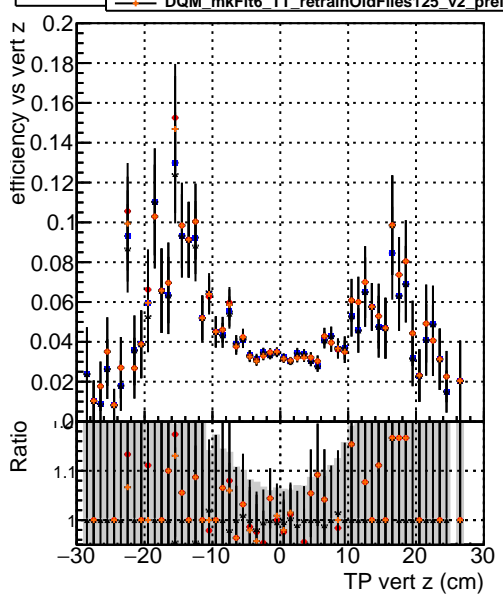

Efficiency vs vertpos

Legend for Efficiency vs vert r plot:  
- DQM\_mkFit11base (blue circle)  
- DQM\_mkFit5\_TT\_retrainOldFiles125\_v2\_prelimWP\_epoch4 (red diamond)  
- DQM\_mkFit6\_TT\_retrainOldFiles125\_v2\_prelimWP\_epoch4 (orange triangle)  
- DQM\_mkFit\_TT\_baseline\_6iter (black star)

Efficiency vs vert z

Efficiency vs. sim PV z