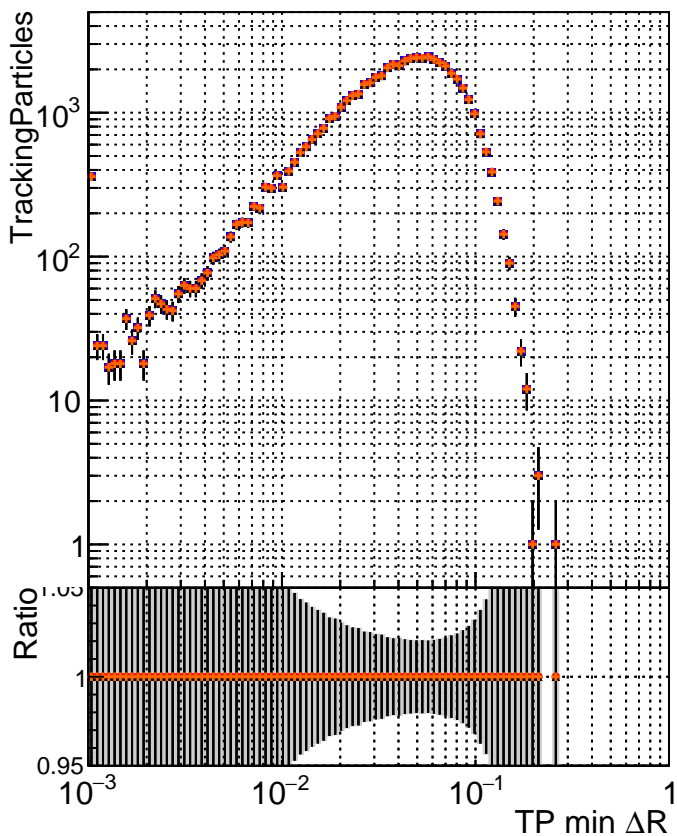

N of simulated tracks vs dR

N of associated tracks (simToReco) vs dR

N of simulated trac

- DQM_mkFit_TTbase
- DQM_mkFit5_TT_retrainOldFiles125_v2_prelimWP_epoch4
- ▲ DQM_mkFit_TT_baseline_6iter
- ◆ DQM_mkFit6_TT_retrainOldFiles125_v2_prelimWP_epoch4