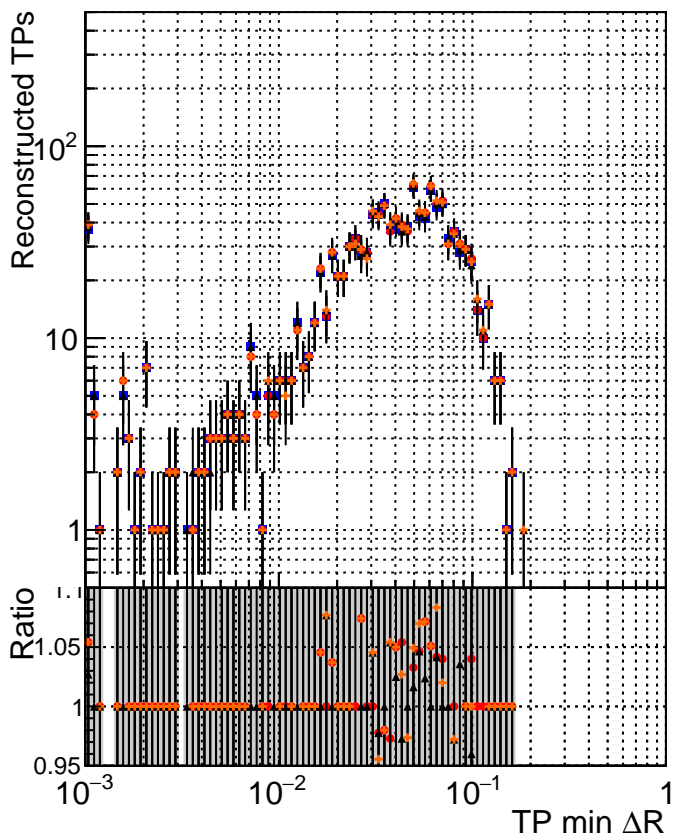

N of simulated tracks vs dR

N of associated tracks (simToReco) vs dR

N of simulated trac

- DQM_mkFit_TTbase
- DQM_mkFit5_TT_retrainOldFiles125_v2_prelimWP_epoch4
- ▲ DQM_mkFit_TT_baseline_6iter
- ◆ DQM_mkFit6_TT_retrainOldFiles125_v2_prelimWP_epoch4