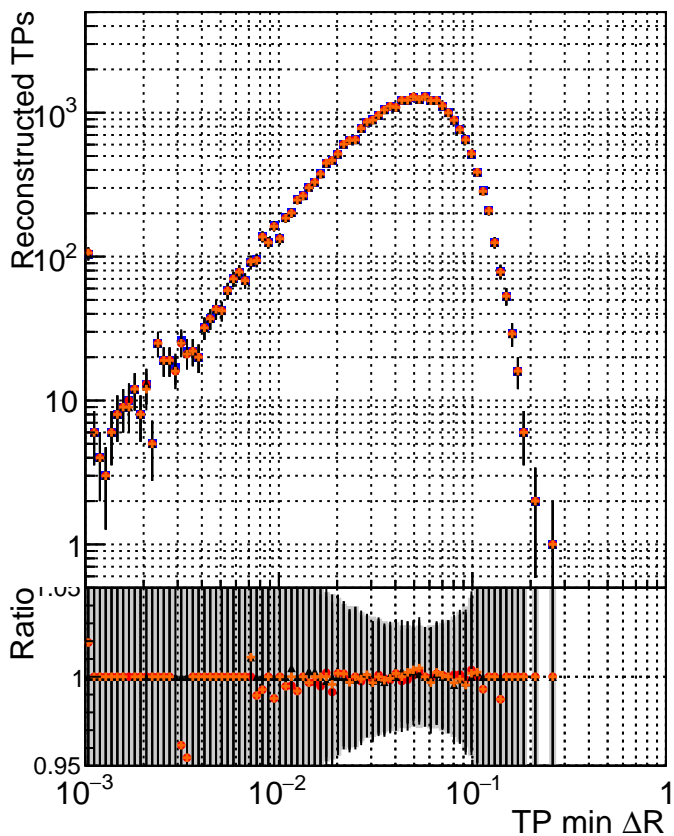

N of simulated tracks vs dR

N of associated tracks (simToReco) vs dR

N of simulated trac

- DQM_mkFit_TTbase
- DQM_mkFit5_TT_retrainOldFiles125_v2_prelimWP_epoch4
- ▲ DQM_mkFit_TT_baseline_6iter
- ◆ DQM_mkFit6_TT_retrainOldFiles125_v2_prelimWP_epoch4