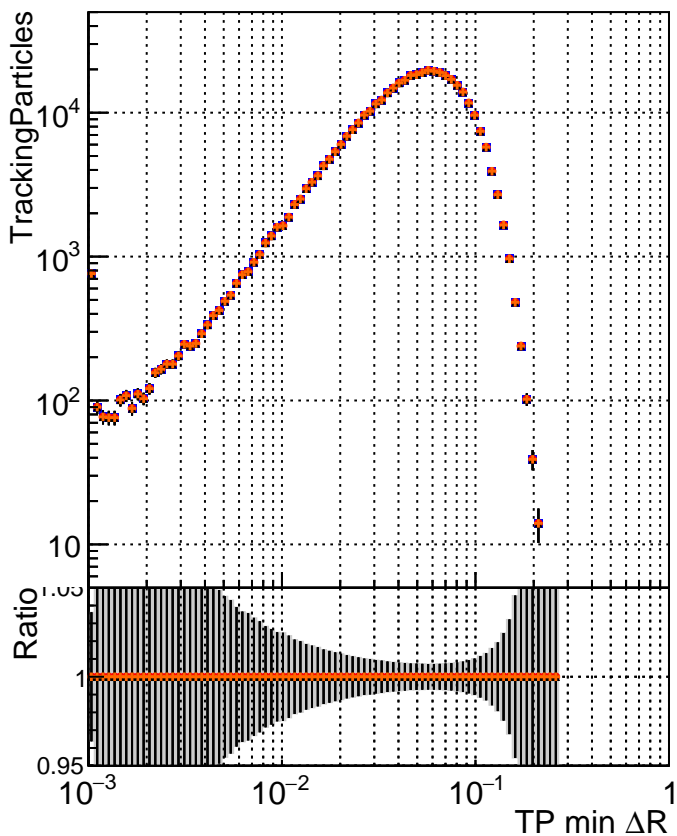

N of simulated tracks vs dR

N of associated tracks (simToReco) vs dR

N of simulated trac

- DQM_mkFit_TTbase
- DQM_mkFit5_TT_retrainOldFiles125_v2_prelimWP_epoch4
- ▲ DQM_mkFit_TT_baseline_6iter
- ◆ DQM_mkFit6_TT_retrainOldFiles125_v2_prelimWP_epoch4