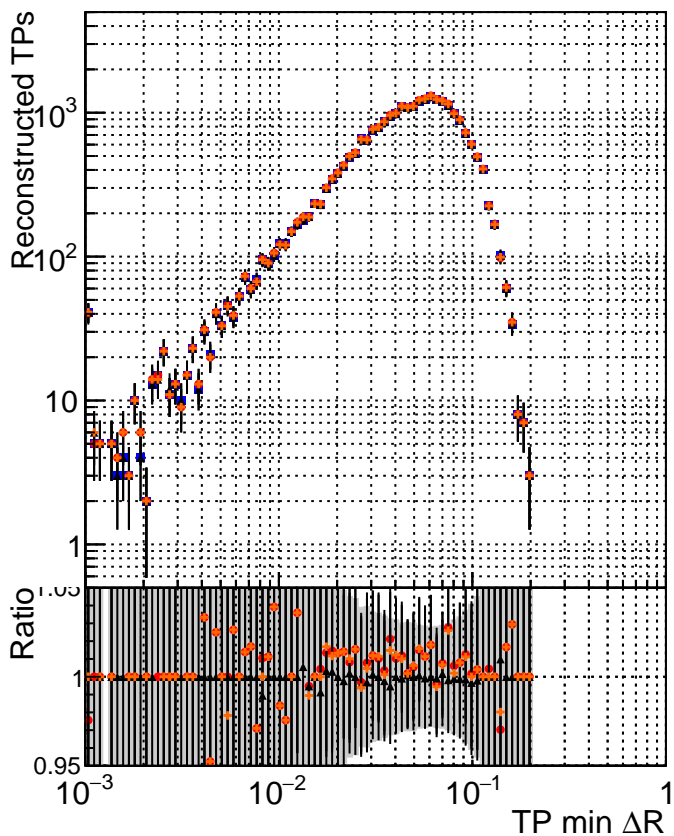

N of simulated tracks vs dR

N of associated tracks (simToReco) vs dR

N of simulated trac

- DQM_mkFit_TTbase
- DQM_mkFit5_TT_retrainOldFiles125_v2_prelimWP_epoch4
- ▲ DQM_mkFit_TT_baseline_6iter
- ◆ DQM_mkFit6_TT_retrainOldFiles125_v2_prelimWP_epoch4