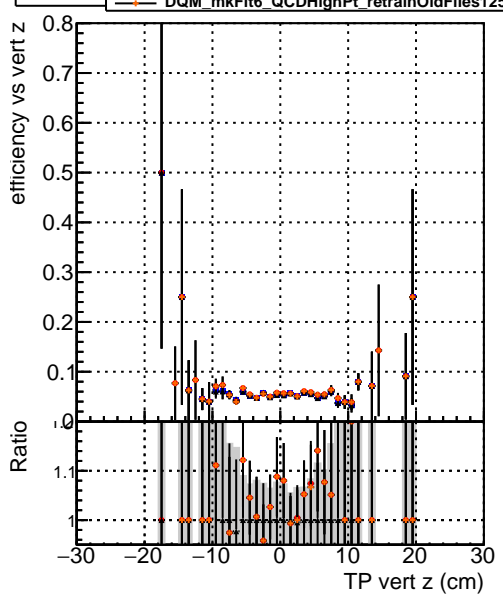

**Efficiency vs vertpos****fake+duplicates vs vert r****Efficiency vs vert z****fake+duplicates vs. z****Efficiency vs. sim PV z****fake+duplicates vs Sim. PV z**

- DQM\_mkFit5\_QCDHighPt\_base
- DQM\_mkFit5\_QCDHighPt\_retrainOldFiles125\_v2\_prelimWPM\_epoch4
- ▲— DQM\_mkFit6\_QCDHighPt\_base
- ▲— DQM\_mkFit6\_QCDHighPt\_retrainOldFiles125\_v2\_prelimWPM\_epoch4