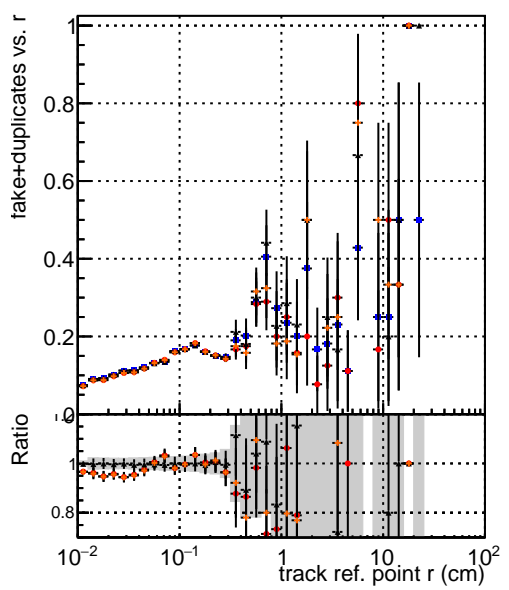

**Efficiency vs vertpos****fake+duplicates vs vert r****Efficiency vs vert z****fake+duplicates vs. z****Efficiency vs. sim PV z****fake+duplicates vs Sim. PV z**

- DQM\_mkFit5\_QCDHighPt\_base
- DQM\_mkFit5\_QCDHighPt\_retrainOldFiles125\_v2\_prelimWPM\_epoch4
- ▲— DQM\_mkFit6\_QCDHighPt\_base
- ▲— DQM\_mkFit6\_QCDHighPt\_retrainOldFiles125\_v2\_prelimWPM\_epoch4