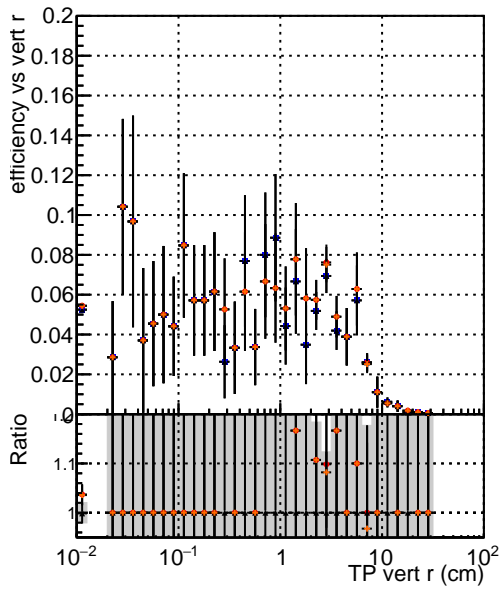

**Efficiency vs vertpos****fake+duplicates vs vert r****Efficiency vs vert z****fake+duplicates vs. z****Efficiency vs. sim PV z****fake+duplicates vs Sim. PV z**

- DQM\_mkFit5\_QCDHighPt\_base
- DQM\_mkFit5\_QCDHighPt\_retrainOldFiles125\_v2\_prelimWPM\_epoch4
- ▲— DQM\_mkFit6\_QCDHighPt\_base
- ▲— DQM\_mkFit6\_QCDHighPt\_retrainOldFiles125\_v2\_prelimWPM\_epoch4