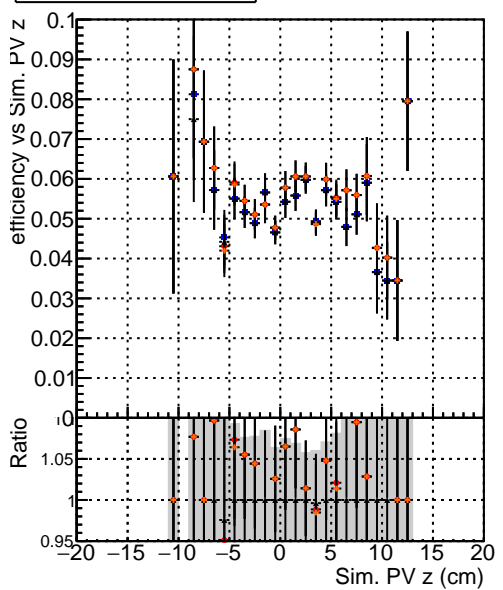

**Efficiency vs vertpos****fake+duplicates vs vert r****Efficiency vs vert z****fake+duplicates vs. z****Efficiency vs. sim PV z****fake+duplicates vs Sim. PV z**

- DQM\_mkFit5\_QCDHighPt\_base
- DQM\_mkFit5\_QCDHighPt\_retrainOldFiles125\_v2\_prelimWPM\_epoch4
- ▲— DQM\_mkFit6\_QCDHighPt\_base
- ▲— DQM\_mkFit6\_QCDHighPt\_retrainOldFiles125\_v2\_prelimWPM\_epoch4