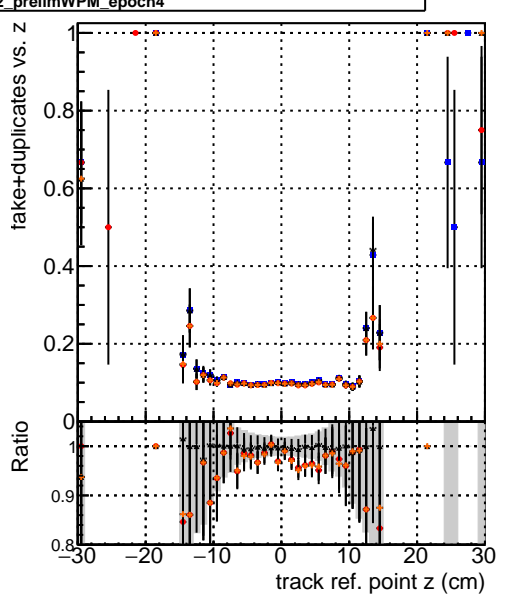

**Efficiency vs vertpos****fake+duplicates vs vert r****Efficiency vs vert z****fake+duplicates vs. z****Efficiency vs. sim PV z****fake+duplicates vs Sim. PV z**

- DQM\_mkFit5\_QCDHighPt\_base
- DQM\_mkFit5\_QCDHighPt\_retrainOldFiles125\_v2\_prelimWPM\_epoch4
- ▲— DQM\_mkFit6\_QCDHighPt\_base
- ▲— DQM\_mkFit6\_QCDHighPt\_retrainOldFiles125\_v2\_prelimWPM\_epoch4