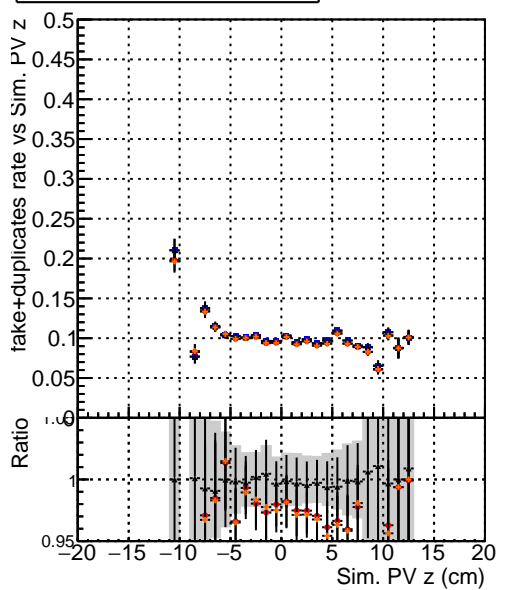

**Efficiency vs vertpos****fake+duplicates vs vert r****Efficiency vs vert z****fake+duplicates vs. z****Efficiency vs. sim PV z****fake+duplicates vs Sim. PV z**

- DQM\_mkFit5\_QCDHighPt\_base
- DQM\_mkFit5\_QCDHighPt\_retrainOldFiles125\_v2\_prelimWPM\_epoch4
- ▲— DQM\_mkFit6\_QCDHighPt\_base
- ▲— DQM\_mkFit6\_QCDHighPt\_retrainOldFiles125\_v2\_prelimWPM\_epoch4