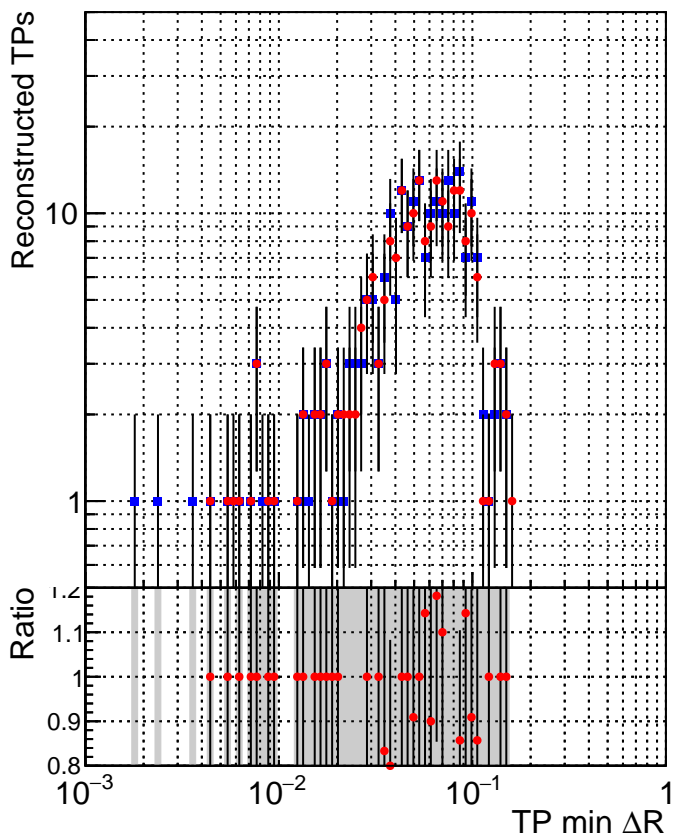

N of simulated tracks vs dR

N of associated tracks (simToReco) vs dR

N of simulated tracks

■ DQM\_CKF\_XiMinusPU\_base  
■ DQM\_CKF\_XiMinusPU\_retrainOldFiles125\_v2\_prelimWPM\_epoch4