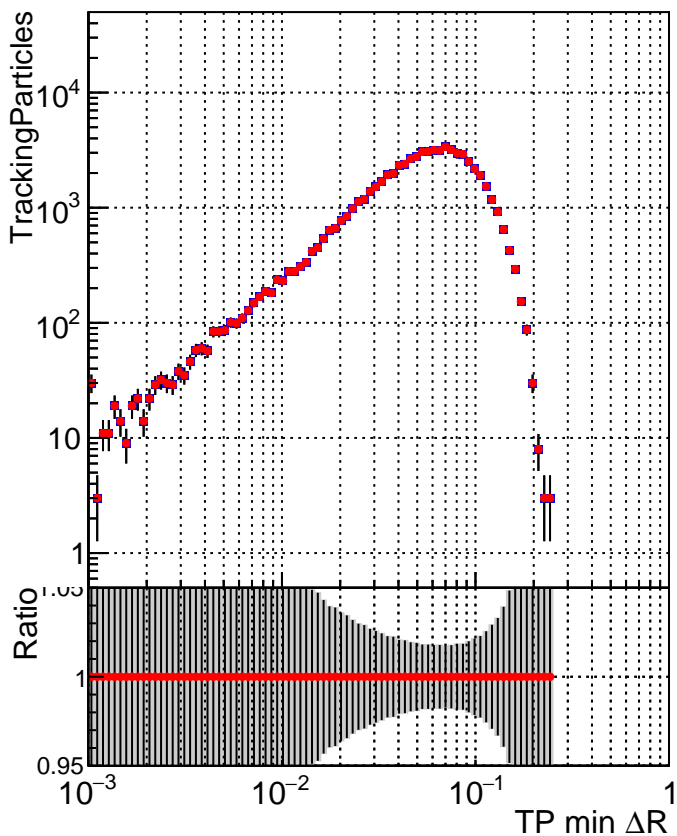

N of simulated tracks vs dR

N of associated tracks (simToReco) vs dR

N of simulated tracks

■ DQM\_CKF\_XiMinusPU\_base  
■ DQM\_CKF\_XiMinusPU\_retrainOldFiles125\_v2\_prelimWPM\_epoch4