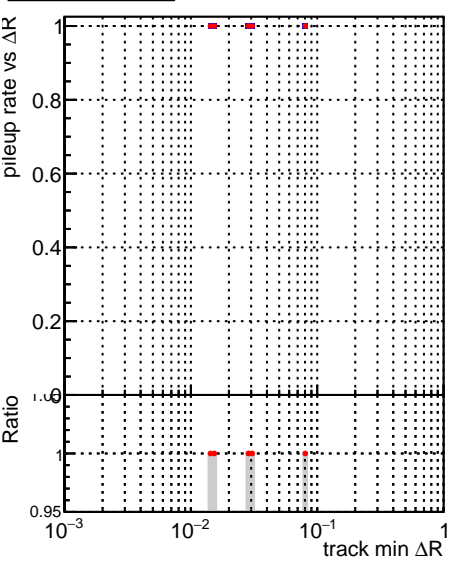

Fake rate vs dr

Duplicates Rate vs dr

Pileup rate vs dr

■ **DQM\_CKF\_XiMinusPU\_base**  
■ **DQM\_CKF\_XiMinusPU\_retrainOldFiles125\_v2\_prelimWPM\_epoch4**

Fake rate vs ΔR(track, jet)

Duplicates Rate vs ΔR(track, jet)

Pileup rate vs ΔR(track, jet)

Fake rate vs pu

Duplicates Rate vs pu

Pileup rate vs pu