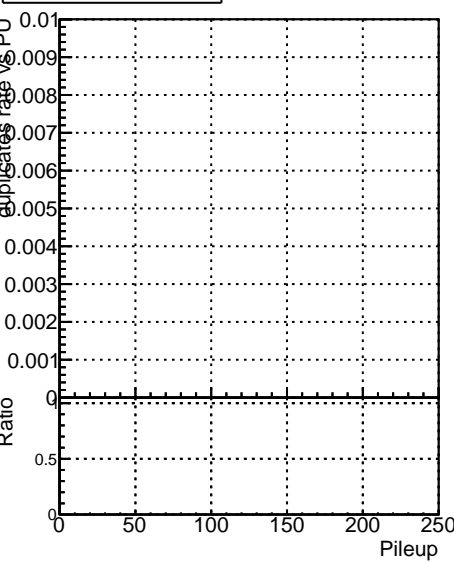

Fake rate vs dr

Duplicates Rate vs dr

Pileup rate vs dr

■ **DQM\_CKF\_XiMinusPU\_base**  
■ **DQM\_CKF\_XiMinusPU\_retrainOldFiles125\_v2\_prelimWPM\_epoch4**

Fake rate vs ΔR(track, jet)

Duplicates Rate vs ΔR(track, jet)

Pileup rate vs ΔR(track, jet)

Fake rate vs pu

Duplicates Rate vs pu

Pileup rate vs pu