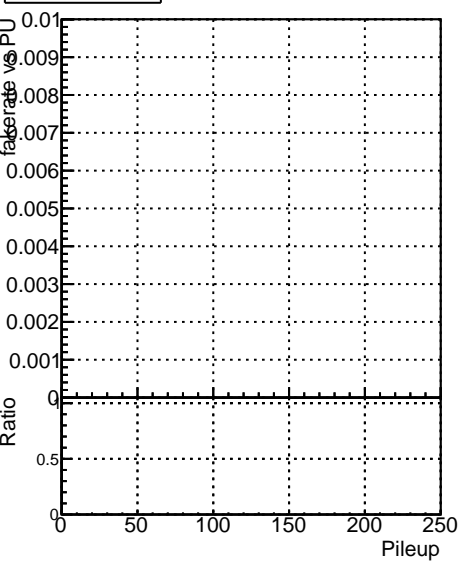

Fake rate vs dr

Duplicates Rate vs dr

Pileup rate vs dr

■ **DQM\_CKF\_XiMinusPU\_base**  
■ **DQM\_CKF\_XiMinusPU\_retrainOldFiles125\_v2\_prelimWPM\_epoch4**

Fake rate vs ΔR(track, jet)

Duplicates Rate vs ΔR(track, jet)

Pileup rate vs ΔR(track, jet)

Fake rate vs pu

Duplicates Rate vs pu

Pileup rate vs pu