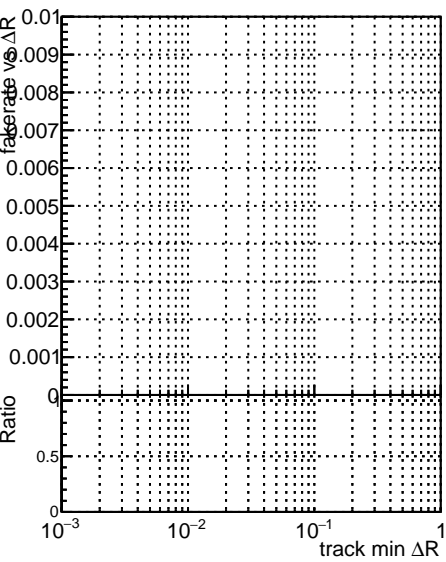

Fake rate vs dr

Duplicates Rate vs dr

Pileup rate vs dr

■ **DQM\_CKF\_XiMinusPU\_base**  
■ **DQM\_CKF\_XiMinusPU\_retrainOldFiles125\_v2\_prelimWPM\_epoch4**

Fake rate vs ΔR(track, jet)

Duplicates Rate vs ΔR(track, jet)

Pileup rate vs ΔR(track, jet)

Fake rate vs pu

Duplicates Rate vs pu

Pileup rate vs pu