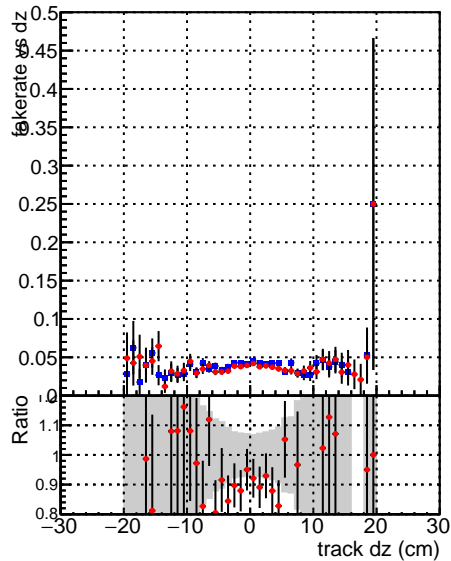

Fake rate vs dxy

Duplicates Rate vs Dxy

Pileup rate vs dxy

Fake rate vs dz

Duplicates Rate vs Ddz

Pileup rate vs dz

Legend for all plots:

- Blue line with circles: DQM_CKF_XiMinusPU_base
- Red line with circles: DQM_CKF_XiMinusPU_retrainOldFiles125_v2_prelimWPM_epoch4