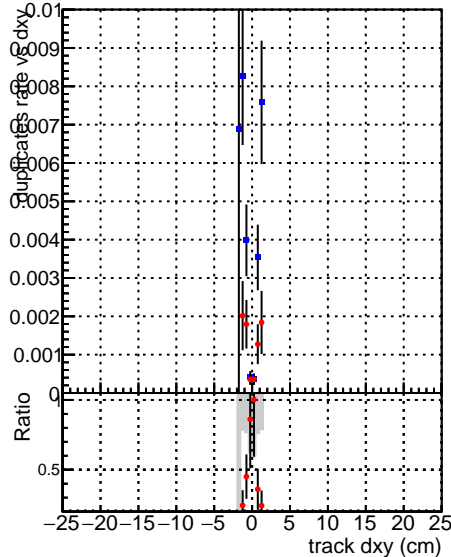

Fake rate vs dxy

Duplicates Rate vs Dxy

Pileup rate vs dxy

Fake rate vs dz

Duplicates Rate vs Ddz

Pileup rate vs dz

Legend for all plots:

- Blue line with circles: DQM_CKF_XiMinusPU_base
- Red line with circles: DQM_CKF_XiMinusPU_retrainOldFiles125_v2_prelimWPM_epoch4