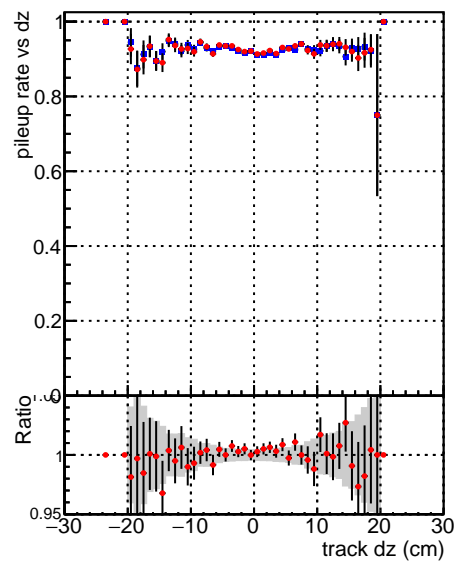

Fake rate vs dxy

Duplicates Rate vs Dxy

Pileup rate vs dxy

Fake rate vs dz

Duplicates Rate vs Ddz

Pileup rate vs dz

Legend for all plots:

- Blue line with circles: DQM_CKF_XiMinusPU_base
- Red line with circles: DQM_CKF_XiMinusPU_retrainOldFiles125_v2_prelimWPM_epoch4