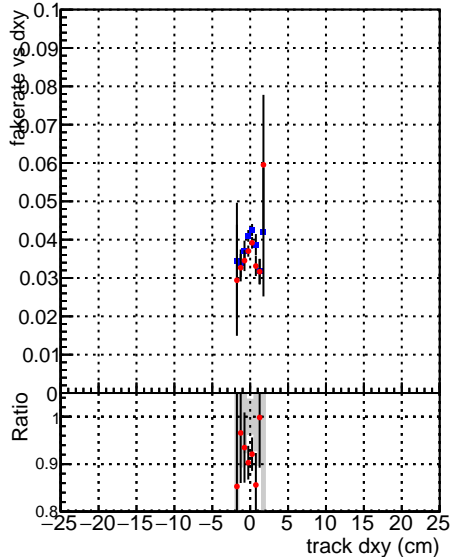

Fake rate vs dxy

Duplicates Rate vs Dxy

Pileup rate vs dxy

Fake rate vs dz

Duplicates Rate vs Ddz

Pileup rate vs dz

Legend for all plots:

- Blue line with circles: DQM_CKF_XiMinusPU_base
- Red line with circles: DQM_CKF_XiMinusPU_retrainOldFiles125_v2_prelimWPM_epoch4