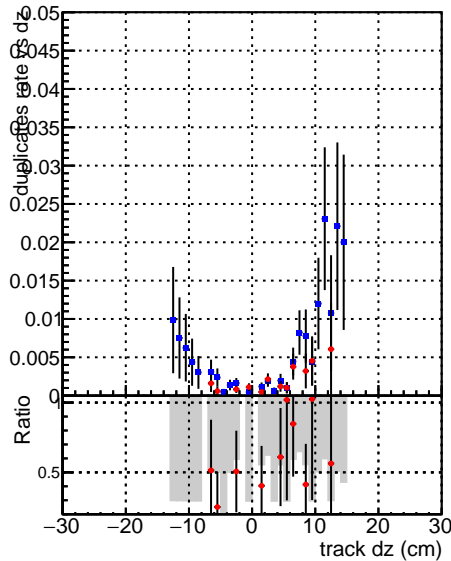

Fake rate vs dxy

Duplicates Rate vs Dxy

Pileup rate vs dxy

Fake rate vs dz

Duplicates Rate vs Ddz

Pileup rate vs dz

Legend for all plots:

- Blue line with circles: DQM_CKF_XiMinusPU_base
- Red line with circles: DQM_CKF_XiMinusPU_retrainOldFiles125_v2_prelimWPM_epoch4