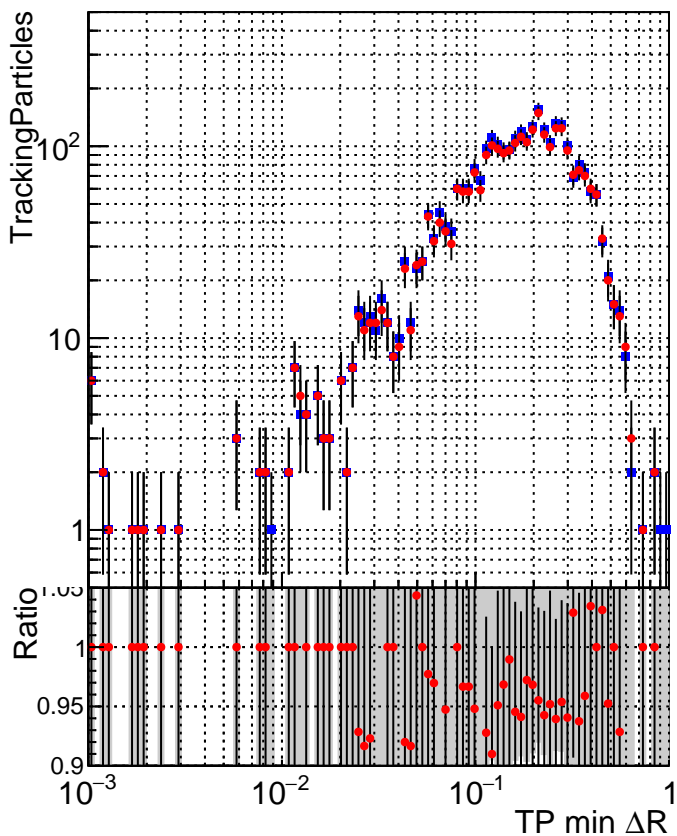

N of simulated tracks vs dR

N of associated tracks (simToReco) vs dR

N of simulated tracks

—■— DQM_CKF_XiMinusPU_base

—●— DQM_CKF_XiMinusPU_retrainOldFiles125_v2_prelimWPM_epoch4