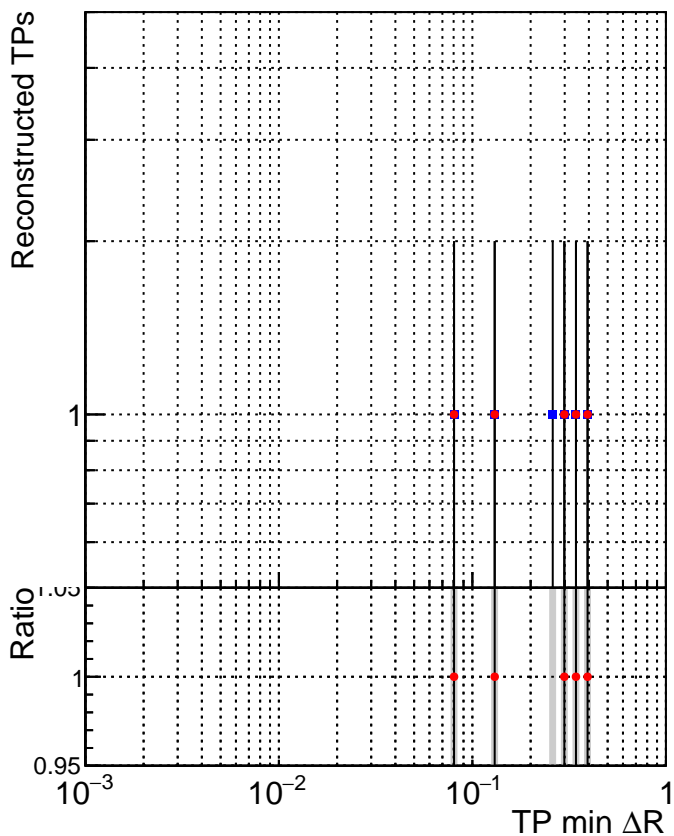

N of simulated tracks vs dR

N of associated tracks (simToReco) vs dR

N of simulated tracks

—■— DQM_CKF_XiMinusPU_base

—●— DQM_CKF_XiMinusPU_retrainOldFiles125_v2_prelimWPM_epoch4