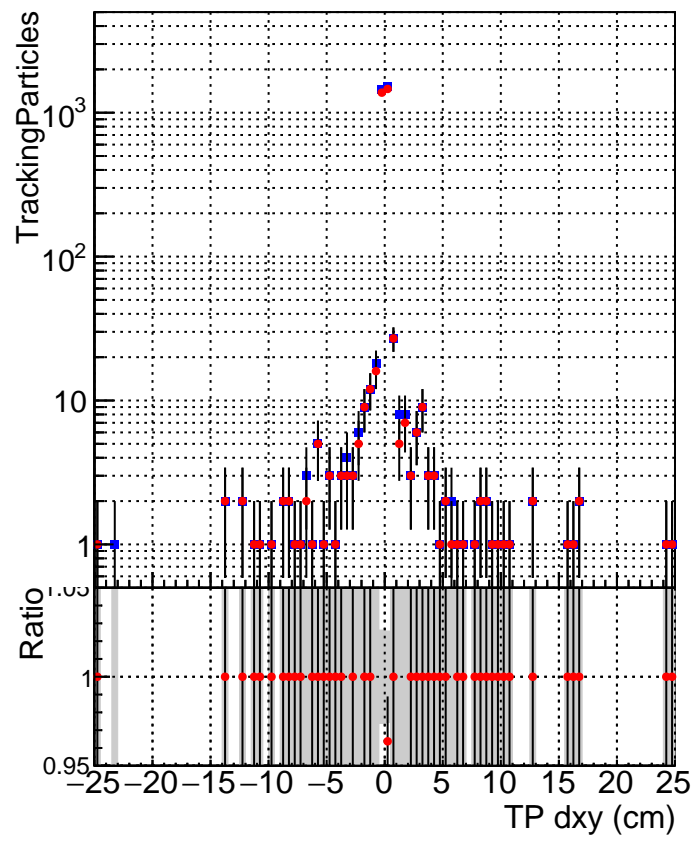

**N of simulated tracks vs dxy**

**N of associated tracks (simToReco) vs dxy**

**N of simulated track**

- DQM\_CKF\_XiMinusPU\_base
- DQM\_CKF\_XiMinusPU\_retrainOldFiles125\_v2\_prelimWPM\_epoch4