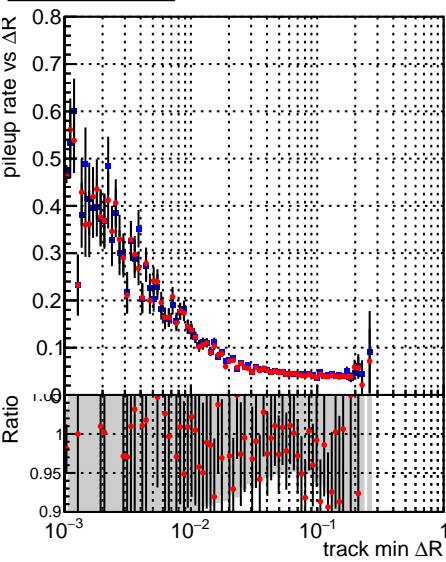

Fake rate vs dr**Duplicates Rate vs dr****Pileup rate vs dr**

Legend: **DQM_CKF_XiMinusPU_base** (blue line with squares), **DQM_CKF_XiMinusPU_retrainOldFiles125_v2_prelimWPM_epoch4** (red line with circles)

Fake rate vs**Fake rate vs pu****Duplicates Rate vs pu****Pileup rate vs pu**