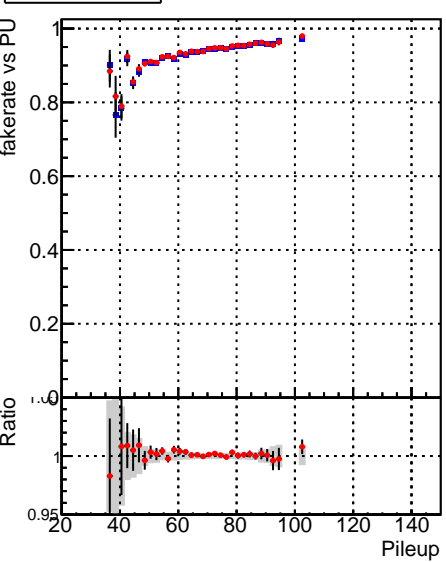

Fake rate vs dr**Duplicates Rate vs dr****Pileup rate vs dr**

Legend: **DQM_CKF_XiMinusPU_base** (blue line with squares), **DQM_CKF_XiMinusPU_retrainOldFiles125_v2_prelimWPM_epoch4** (red line with circles)

Fake rate vs**Fake rate vs pu****Duplicates Rate vs pu****Pileup rate vs pu**