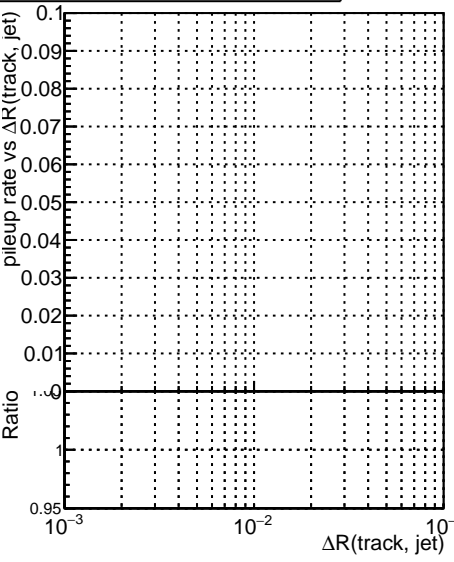

Pileup rate vs pu

Legend: **DQM_CKF_XiMinusPU_base** (blue line with squares), **DQM_CKF_XiMinusPU_retrainOldFiles125_v2_prelimWPM_epoch4** (red line with circles)