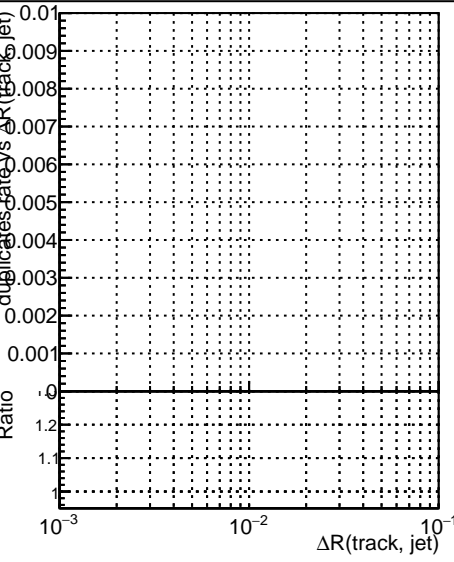

Duplicates Rate vs pu

Legend: **DQM_CKF_XiMinusPU_base** (blue line with squares), **DQM_CKF_XiMinusPU_retrainOldFiles125_v2_prelimWPM_epoch4** (red line with circles)