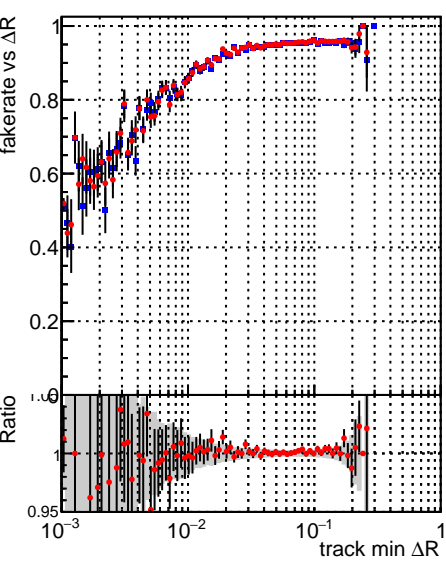

Fake rate vs dr**Duplicates Rate vs dr****Pileup rate vs dr**

Legend: **DQM_CKF_XiMinusPU_base** (blue line with squares), **DQM_CKF_XiMinusPU_retrainOldFiles125_v2_prelimWPM_epoch4** (red line with circles)

Fake rate vs**Fake rate vs pu****Duplicates Rate vs pu****Pileup rate vs pu**