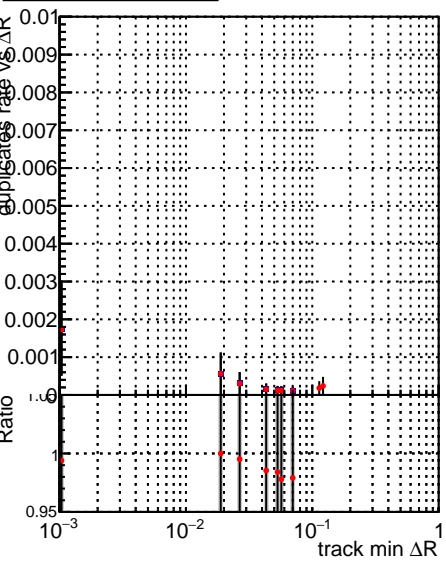

Fake rate vs dr**Duplicates Rate vs dr****Pileup rate vs dr**

Legend: **DQM_CKF_XiMinusPU_base** (blue line with squares), **DQM_CKF_XiMinusPU_retrainOldFiles125_v2_prelimWPM_epoch4** (red line with circles)

Fake rate vs**Fake rate vs pu****Duplicates Rate vs pu****Pileup rate vs pu**