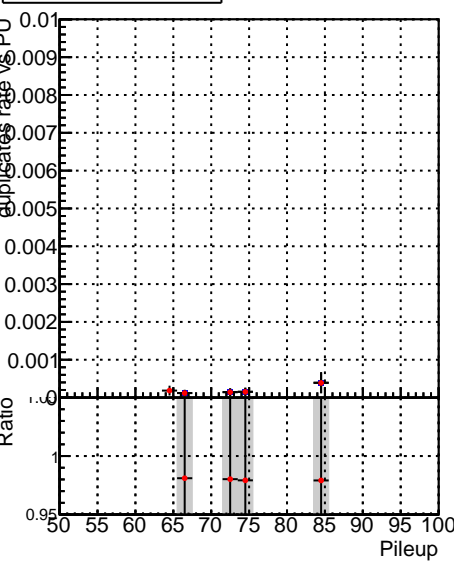

Fake rate vs dr**Duplicates Rate vs dr****Pileup rate vs dr**

Legend: **DQM_CKF_XiMinusPU_base** (blue line with squares), **DQM_CKF_XiMinusPU_retrainOldFiles125_v2_prelimWPM_epoch4** (red line with circles)

Fake rate vs**Fake rate vs pu****Duplicates Rate vs pu****Pileup rate vs pu**