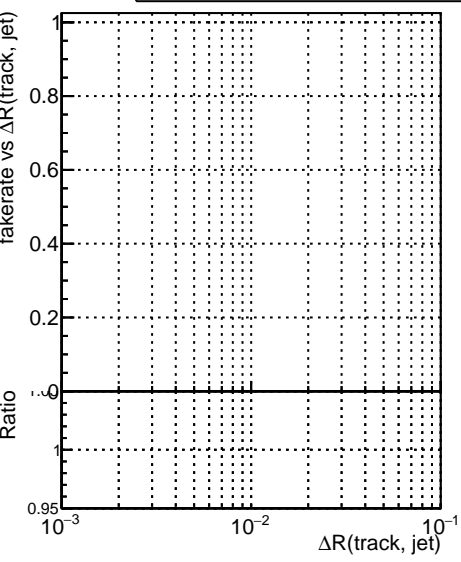

Fake rate vs pu

Legend: **DQM_CKF_XiMinusPU_base** (blue line with squares), **DQM_CKF_XiMinusPU_retrainOldFiles125_v2_prelimWPM_epoch4** (red line with circles)

Fake rate vs