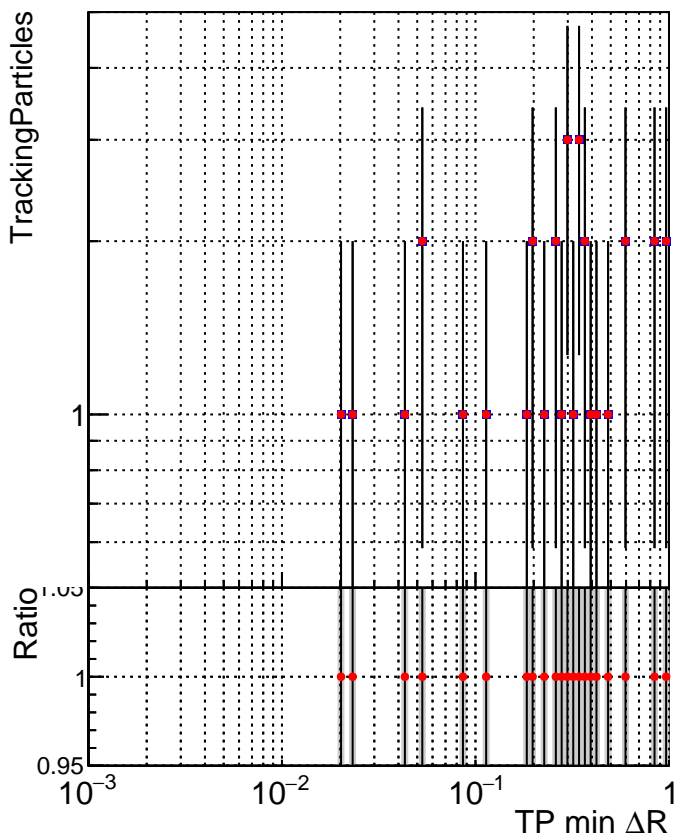

N of simulated tracks vs dR

N of associated tracks (simToReco) vs dR

N of simulated trac

- DQM_CKF_XiMinusPU_base
- DQM_CKF_XiMinusPU_retrainOldFiles125_v2_prelimWPM_epoch4